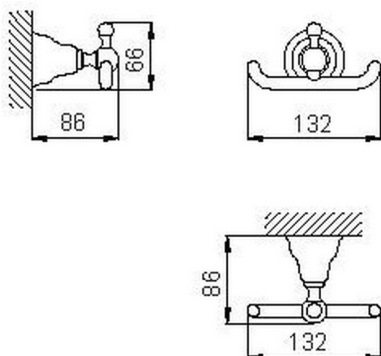

Hanger CROISSETTE_4010.01H.

MODEL **4010.01H.**

Hanger

AVAILABLE FINISHINGS

-  **AC** AC Satin Brushed Nickel
-  **BA** BA Old Bronze
-  **CR** CR Chrome
-  **2W** 2W Brushed Gold

CHARACTERISTICS

2024-12-04