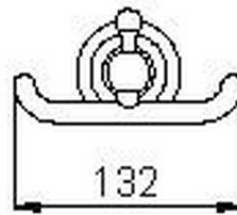

Hanger CROISETTE_4010.01H.

4010.01H.

<https://en.huberitalia.com/hanger-croisette-4010-01h>

2024-12-04