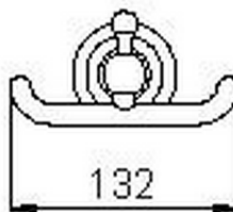

Hanger CROISETTE_4010.01H.

4010.01H.

<https://en.huberitalia.com/hanger-croisette-4010-01h>

2025-01-15