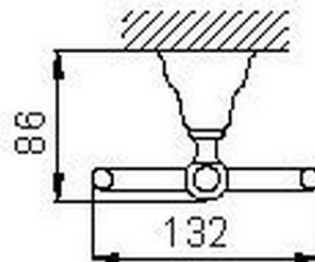

Hanger CROISETTE_4010.01H.

4010.01H.

<https://en.huberitalia.com/hanger-croisette-4010-01h>

2024-12-04