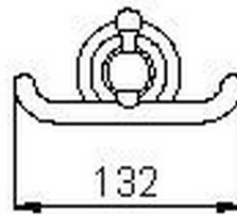

## Hanger CROISETTE\_4010.01H.

4010.01H.

<https://en.huberitalia.com/hanger-croisette-4010-01h>

2024-12-04