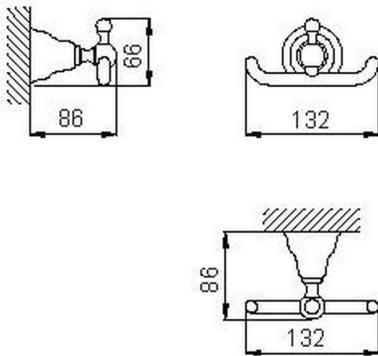

Hanger CROISETTE_4010.01H.

MODEL **4010.01H.**

Hanger

AVAILABLE FINISHINGS

-  **AC** AC Satin Brushed Nickel
-  **BA** BA Old Bronze
-  **CR** CR Chrome
-  **2W** 2W Brushed Gold

CHARACTERISTICS

2024-12-04