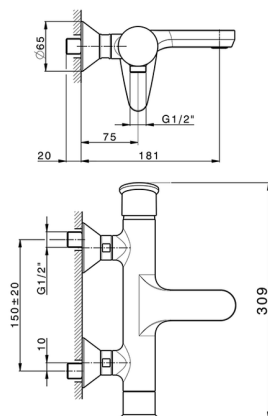

Single lever bath mixer HARLOCK_HC000133

MODEL **HC000133**

Single lever bath mixer, without shower set, 1/2" M flexible connection

AVAILABLE FINISHINGS

-  **21** 21 Chrome
-  **2P** 2P Rose Gold
-  **2Q** 2Q Black Titanium
-  **40** 40 Matt Black
-  **4Q** 4Q Matt White
-  **6T** 6T Chrome/Matt Black

CHARACTERISTICS

Cartridge Spare Parts **ZZ95409000**

35 mm Cartridge

DeviaStop

The Huber Devia Stop technology allows to adjust the water flow and to direct it to the selected output point (overhead soaker, hand shower, etc).