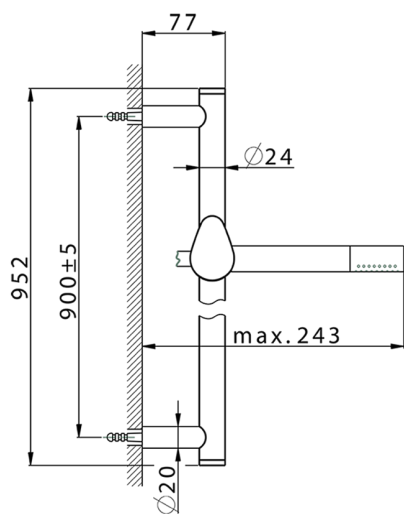

CHARACTERISTICS

2026-06-30