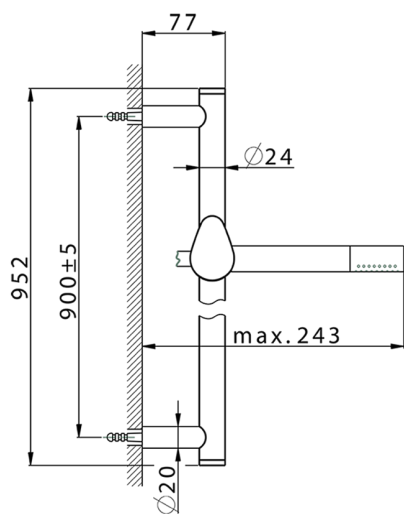

CHARACTERISTICS

2026-04-06