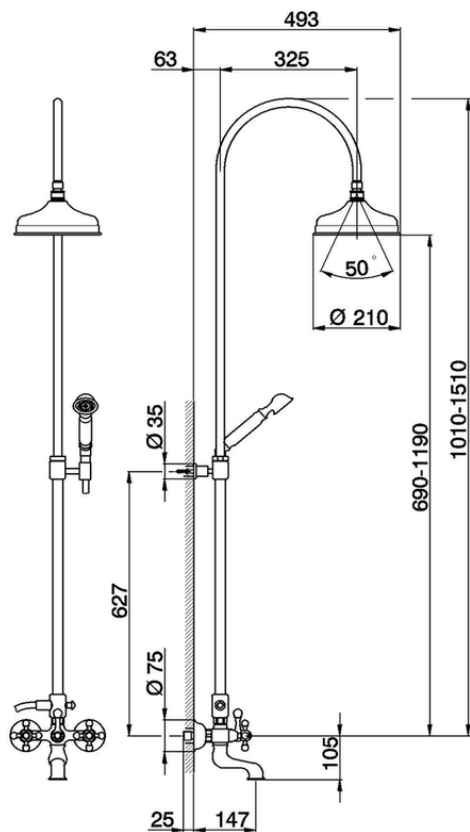

3-function Bath-shower mixer column CROISETTE\_AC904151

AC904151

<https://en.huberitalia.com/3-function-bath-shower-mixer-column-croisette-ac904151>

2026-04-06