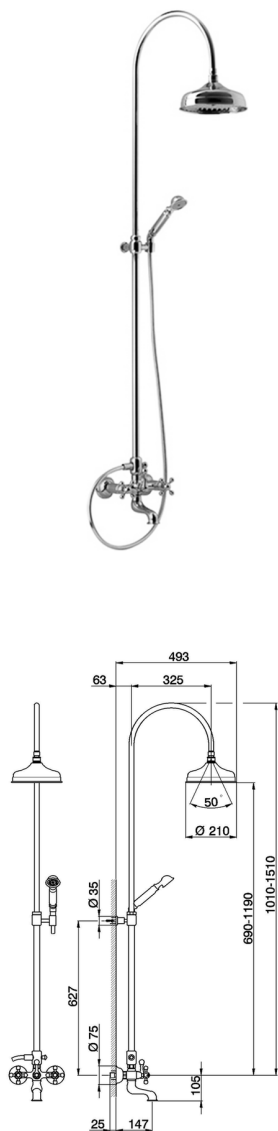

## 3-function Bath-shower mixer column CROISSETTE\_AC904151

MODEL **AC904151**

3-function Bath-shower mixer column, 2-outlet diverter, adjustable riser column, not sliding shower bracket, classic D.53 mm Brass one spray handshower, D.210 mm Brass round showerhead, 150 cm flexible hose

### AVAILABLE FINISHINGS

-  **21** 21 Chrome
-  **24** 24 Gold
-  **27** 27 Old Bronze
-  **2A** 2A Satin Brushed Nickel
-  **74** 74 Chrome/Gold
-  **2W** 2W Brushed Gold