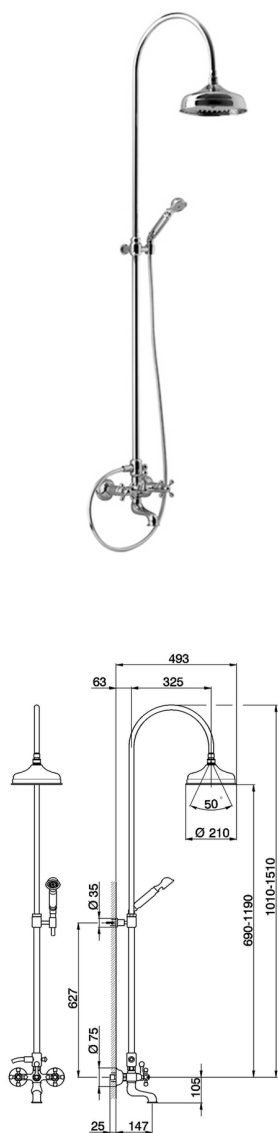

3-function Bath-shower mixer column CROISSETTE_AC904151

MODEL **AC904151**

3-function Bath-shower mixer column, 2-outlet diverter, adjustable riser column, not sliding shower bracket, classic D.53 mm Brass one spray handshower, D.210 mm Brass round showerhead, 150 cm flexible hose

AVAILABLE FINISHINGS

-  **21** 21 Chrome
-  **24** 24 Gold
-  **27** 27 Old Bronze
-  **2A** 2A Satin Brushed Nickel
-  **74** 74 Chrome/Gold
-  **2W** 2W Brushed Gold

CHARACTERISTICS

2026-06-13