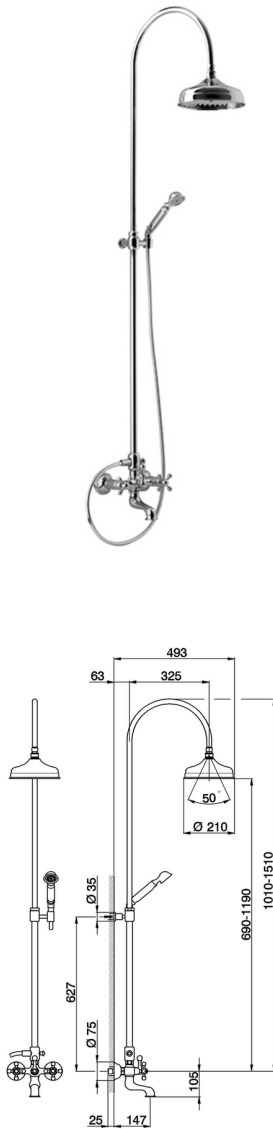

3-function Bath-shower mixer column CROISSETTE_AC904151

MODEL **AC904151**

3-function Bath-shower mixer column, 2-outlet diverter, adjustable riser column, not sliding shower bracket, classic D.53 mm Brass one spray handshower, D.210 mm Brass round showerhead, 150 cm flexible hose

AVAILABLE FINISHINGS

-  **21** 21 Chrome
-  **24** 24 Gold
-  **27** 27 Old Bronze
-  **2A** 2A Satin Brushed Nickel
-  **74** 74 Chrome/Gold
-  **2W** 2W Brushed Gold

CHARACTERISTICS

2026-04-05