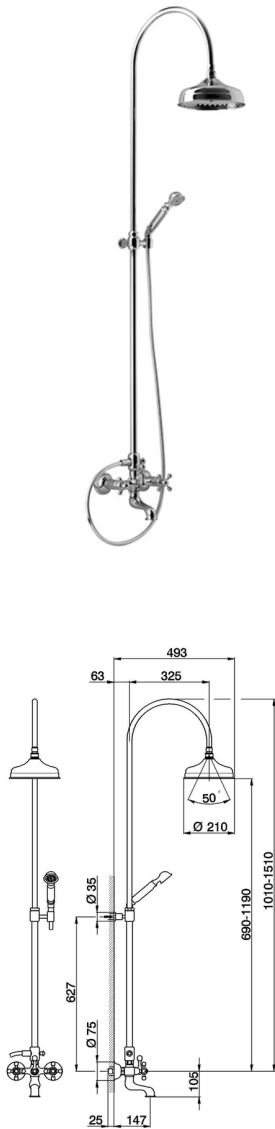

3-function Bath-shower mixer column CROISSETTE_AC904151

MODEL **AC904151**

3-function Bath-shower mixer column, 2-outlet diverter, adjustable riser column, not sliding shower bracket, classic D.53 mm Brass one spray handshower, D.210 mm Brass round showerhead, 150 cm flexible hose

AVAILABLE FINISHINGS

-  **21** 21 Chrome
-  **24** 24 Gold
-  **27** 27 Old Bronze
-  **2A** 2A Satin Brushed Nickel
-  **74** 74 Chrome/Gold
-  **2W** 2W Brushed Gold

CHARACTERISTICS

2026-04-08