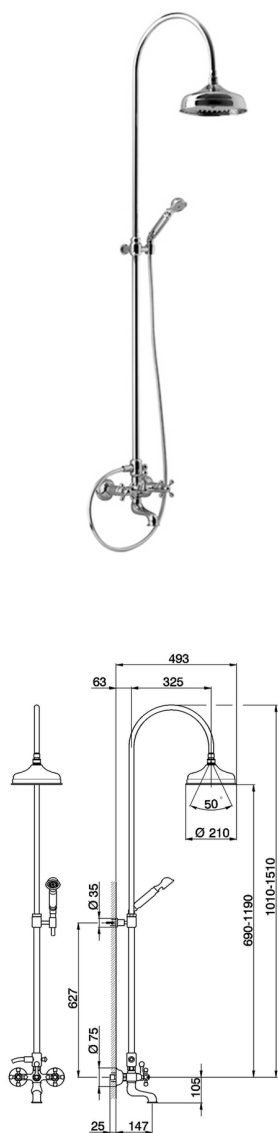

3-function Bath-shower mixer column CROISSETTE_AC904151

MODEL **AC904151**

3-function Bath-shower mixer column, 2-outlet diverter, adjustable riser column, not sliding shower bracket, classic D.53 mm Brass one spray handshower, D.210 mm Brass round showerhead, 150 cm flexible hose

AVAILABLE FINISHINGS

-  **21** 21 Chrome
-  **24** 24 Gold
-  **27** 27 Old Bronze
-  **2A** 2A Satin Brushed Nickel
-  **74** 74 Chrome/Gold
-  **2W** 2W Brushed Gold

CHARACTERISTICS

2026-04-06