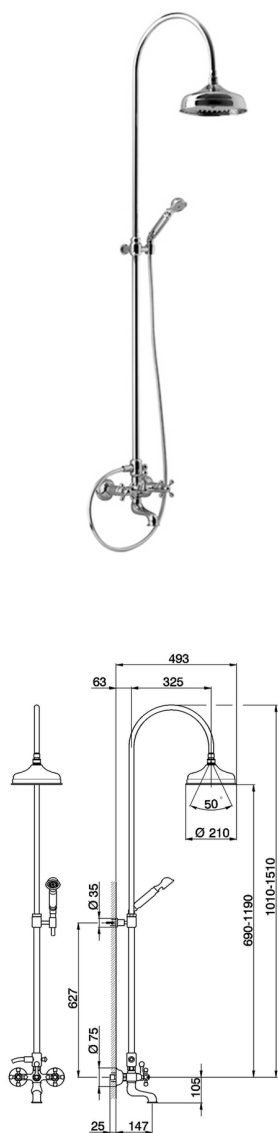

3-function Bath-shower mixer column CROISSETTE_AC904151

MODEL **AC904151**

3-function Bath-shower mixer column, 2-outlet diverter, adjustable riser column, not sliding shower bracket, classic D.53 mm Brass one spray handshower, D.210 mm Brass round showerhead, 150 cm flexible hose

AVAILABLE FINISHINGS

-  **21** 21 Chrome
-  **24** 24 Gold
-  **27** 27 Old Bronze
-  **2A** 2A Satin Brushed Nickel
-  **74** 74 Chrome/Gold
-  **2W** 2W Brushed Gold

CHARACTERISTICS

2026-05-16