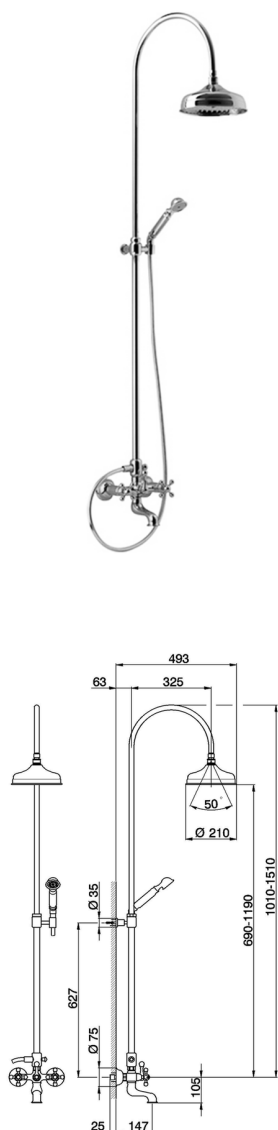

3-function Bath-shower mixer column CROISSETTE_AC904151

MODEL **AC904151**

3-function Bath-shower mixer column, 2-outlet diverter, adjustable riser column, not sliding shower bracket, classic D.53 mm Brass one spray handshower, D.210 mm Brass round showerhead, 150 cm flexible hose

AVAILABLE FINISHINGS

-  **21** 21 Chrome
-  **24** 24 Gold
-  **27** 27 Old Bronze
-  **2A** 2A Satin Brushed Nickel
-  **74** 74 Chrome/Gold
-  **2W** 2W Brushed Gold

CHARACTERISTICS

2026-06-26