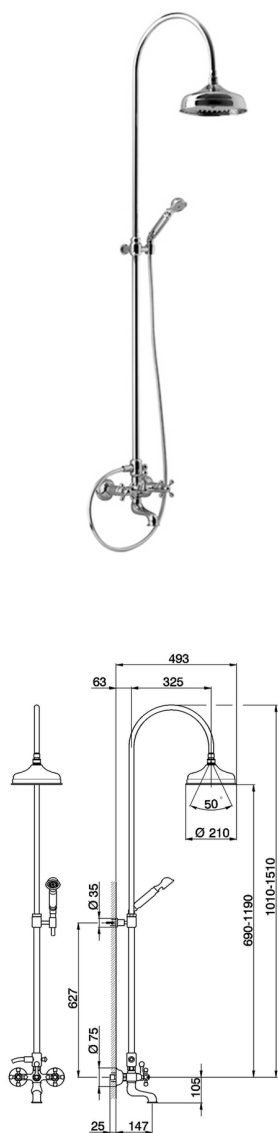

3-function Bath-shower mixer column CROISSETTE_AC904151

MODEL **AC904151**

3-function Bath-shower mixer column, 2-outlet diverter, adjustable riser column, not sliding shower bracket, classic D.53 mm Brass one spray handshower, D.210 mm Brass round showerhead, 150 cm flexible hose

AVAILABLE FINISHINGS

-  **21** 21 Chrome
-  **24** 24 Gold
-  **27** 27 Old Bronze
-  **2A** 2A Satin Brushed Nickel
-  **74** 74 Chrome/Gold
-  **2W** 2W Brushed Gold

CHARACTERISTICS

2026-06-06