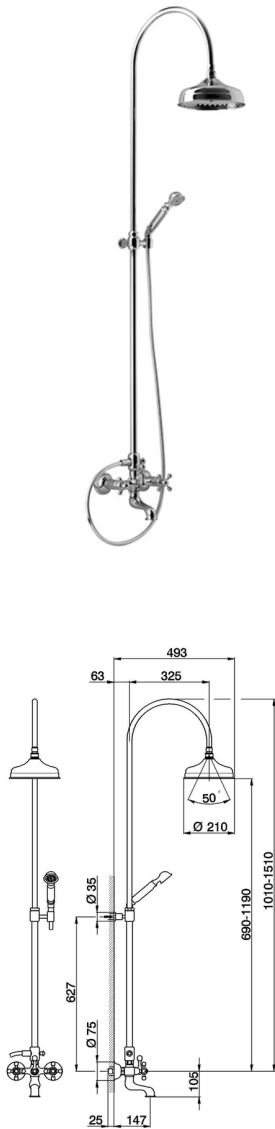

## 3-function Bath-shower mixer column CROISSETTE\_AC904151

MODEL **AC904151**

3-function Bath-shower mixer column, 2-outlet diverter, adjustable riser column, not sliding shower bracket, classic D.53 mm Brass one spray handshower, D.210 mm Brass round showerhead, 150 cm flexible hose

### AVAILABLE FINISHINGS

-  **21** 21 Chrome
-  **24** 24 Gold
-  **27** 27 Old Bronze
-  **2A** 2A Satin Brushed Nickel
-  **74** 74 Chrome/Gold
-  **2W** 2W Brushed Gold