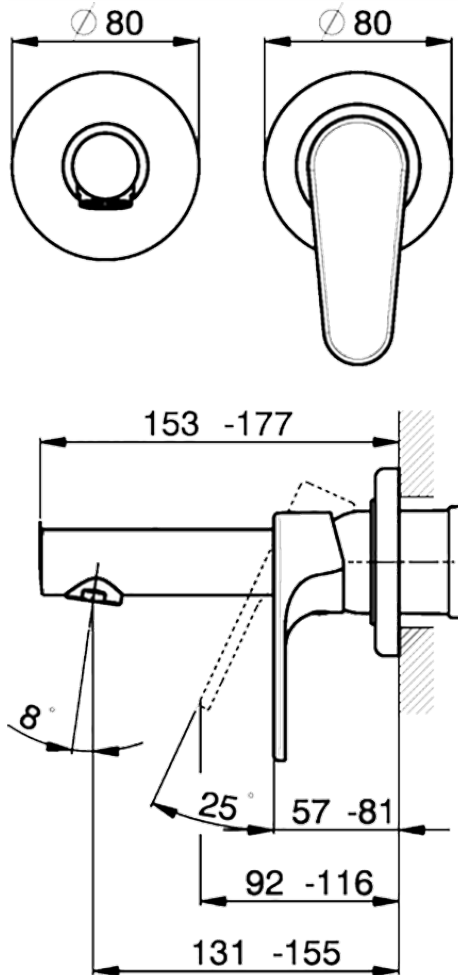

Exposed part for single lever washbasin valve H3\_AH005510

AH005510

<https://en.huberitalia.com/exposed-part-for-single-lever-washbasin-valve-h3-ah005510>

Piastra/Plate/Plaque/Platte/Placa

2-3mm: XX 56-76

10mm: XX 48-68