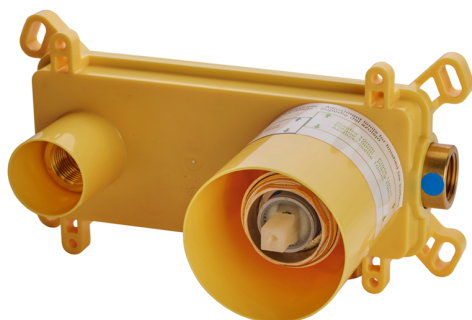

Exposed part for single lever washbasin valve H3_AH005510

MODEL **AH005510**

Exposed part for single lever washbasin valve, without concealed part, spout L. 150 mm, for item Easy-Box ZB002450 and art. ZB025510

AVAILABLE FINISHINGS

-  **21** 21 Chrome
-  **2F** 2F Brushed Nickel
-  **40** 40 Matt Black

CHARACTERISTICS

Installation **Concealed**
 Required concealed parts **ZB002450**

Exposed part for single lever washbasin valve H3_AH005510

AH005510

<https://en.huberitalia.com/exposed-part-for-single-lever-washbasin-valve-h3-ah005510>

Concealed single lever washbasin mixer Easy-Box CONCEALED_ZB002450

MODEL **ZB002450**

Concealed single lever washbasin mixer
Easy-Box, with protection guard box, without trim kit

AVAILABLE FINISHINGS

CHARACTERISTICS

Concealed **1**
Cartridge Spare Parts **ZZ95409000**
35 mm Cartridge

Piastra/Plate/Plaque/Platte/Placa

2-3mm: XX 56-76

10mm: XX 48-68

EcoStop

EcoStop feature limits water flow to approximately 50% of maximum output with one point of resistance on setting. Push slightly past the middle stop only when full water output is required. This will save water up to 50%.