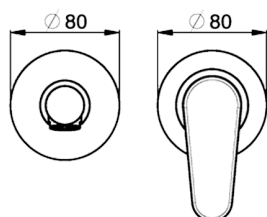

Exposed part for single lever washbasin valve H3_AH005510

MODEL **AH005510**

Exposed part for single lever washbasin valve, without concealed part, spout L. 150 mm, for item Easy-Box ZB002450 and art. ZB025510

AVAILABLE FINISHINGS

-  **21** 21 Chrome
-  **2F** 2F Brushed Nickel
-  **40** 40 Matt Black

CHARACTERISTICS

Installation **Concealed**
 Required concealed parts **ZB002450**

Exposed part for single lever washbasin valve H3_AH005510

AH005510

<https://en.huberitalia.com/exposed-part-for-single-lever-washbasin-valve-h3-ah005510>

Concealed single lever washbasin mixer Easy-Box CONCEALED_ZB002450

MODEL **ZB002450**

Concealed single lever washbasin mixer
Easy-Box, with protection guard box, without trim kit

AVAILABLE FINISHINGS

CHARACTERISTICS

Concealed **1**
Cartridge Spare Parts **ZZ95409000**
35 mm Cartridge

Piastra/Plate/Plaque/Platte/Placa

2-3mm: XX 56-76

10mm: XX 48-68

EcoStop

EcoStop feature limits water flow to approximately 50% of maximum output with one point of resistance on setting. Push slightly past the middle stop only when full water output is required. This will save water up to 50%.