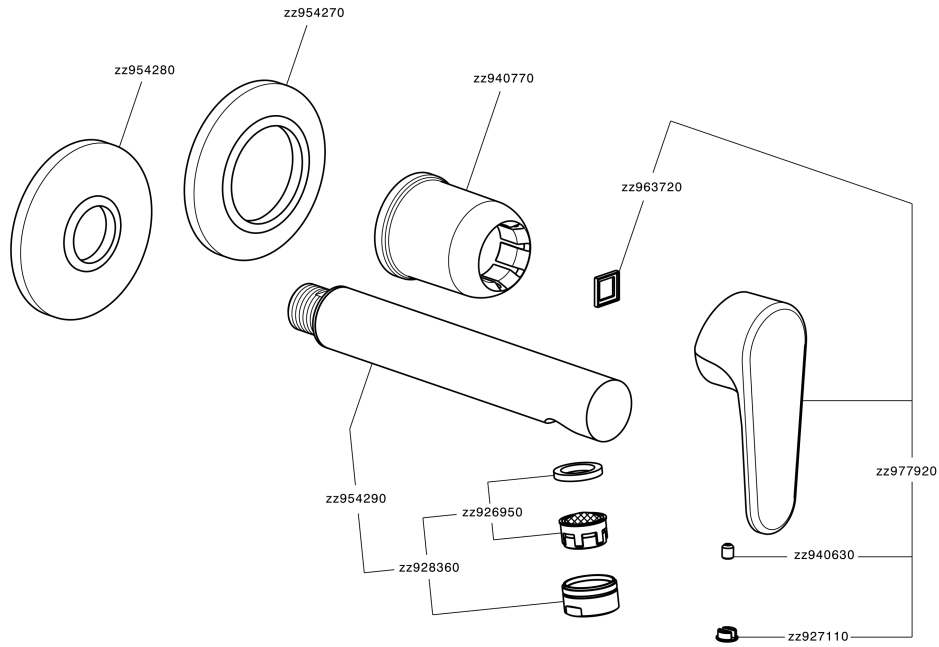

Exposed part for single lever washbasin valve H3_AH005510

MODEL **AH005510**

Exposed part for single lever washbasin valve, without concealed part, spout L. 150 mm, for item Easy-Box ZB002450 and art. ZB025510

AVAILABLE FINISHINGS

-  **21** 21 Chrome
-  **2F** 2F Brushed Nickel
-  **40** 40 Matt Black

CHARACTERISTICS

Installation **Concealed**
 Required concealed parts **ZB002450**

Exposed part for single lever washbasin valve H3_AH005510

AH005510

<https://en.huberitalia.com/exposed-part-for-single-lever-washbasin-valve-h3-ah005510>

Concealed single lever washbasin mixer Easy-Box CONCEALED_ZB002450

MODEL **ZB002450**

Concealed single lever washbasin mixer
Easy-Box, with protection guard box, without trim kit

AVAILABLE FINISHINGS

CHARACTERISTICS

Concealed **1**
Cartridge Spare Parts **ZZ95409000**
35 mm Cartridge

Piastra/Plate/Plaque/Platte/Placa

2-3mm: XX 56-76

10mm: XX 48-68

EcoStop

EcoStop feature limits water flow to approximately 50% of maximum output with one point of resistance on setting. Push slightly past the middle stop only when full water output is required. This will save water up to 50%.