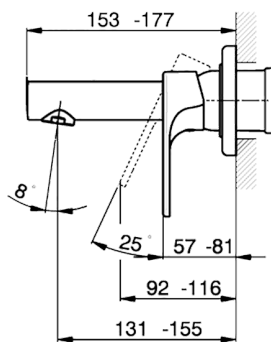

Exposed part for single lever washbasin valve H3_AH005510

MODEL **AH005510**

Exposed part for single lever washbasin valve, without concealed part, spout L. 150 mm, for item Easy-Box ZB002450 and art. ZB025510

AVAILABLE FINISHINGS

-  **21** 21 Chrome
-  **2F** 2F Brushed Nickel
-  **40** 40 Matt Black

CHARACTERISTICS

Installation **Concealed**
 Required concealed parts **ZB002450**

Exposed part for single lever washbasin valve H3_AH005510

AH005510

<https://en.huberitalia.com/exposed-part-for-single-lever-washbasin-valve-h3-ah005510>

Concealed single lever washbasin mixer Easy-Box CONCEALED_ZB002450

MODEL **ZB002450**

Concealed single lever washbasin mixer
Easy-Box, with protection guard box, without trim kit

AVAILABLE FINISHINGS

CHARACTERISTICS

Concealed **1**
Cartridge Spare Parts **ZZ95409000**
35 mm Cartridge

Piastra/Plate/Plaque/Platte/Placa

2-3mm: XX 56-76

10mm: XX 48-68

EcoStop

EcoStop feature limits water flow to approximately 50% of maximum output with one point of resistance on setting. Push slightly past the middle stop only when full water output is required. This will save water up to 50%.