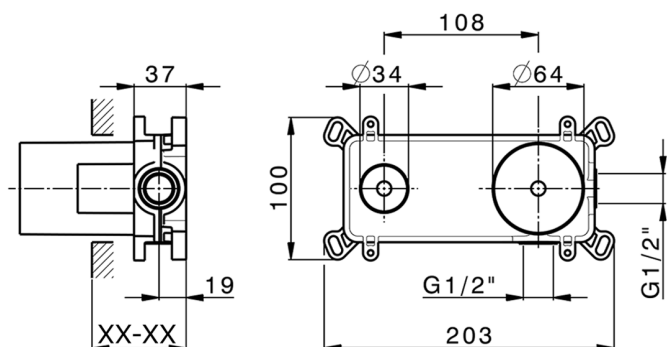

Exposed part for single lever washbasin valve H3_AH005510

MODEL **AH005510**

Exposed part for single lever washbasin valve, without concealed part, spout L. 150 mm, for item Easy-Box ZB002450 and art. ZB025510

AH005510

<https://en.huberitalia.com/exposed-part-for-single-lever-washbasin-valve-h3-ah005510>

Concealed single lever washbasin mixer Easy-Box CONCEALED_ZB002450

MODEL **ZB002450**

Concealed single lever washbasin mixer
Easy-Box, with protection guard box, without trim kit

AVAILABLE FINISHINGS

CHARACTERISTICS

Concealed **1**
Cartridge Spare Parts **ZZ95409000**
35 mm Cartridge

Piastra/Plate/Plaque/Platte/Placa

2-3mm: XX 56-76

10mm: XX 48-68

EcoStop

EcoStop feature limits water flow to approximately 50% of maximum output with one point of resistance on setting. Push slightly past the middle stop only when full water output is required. This will save water up to 50%.