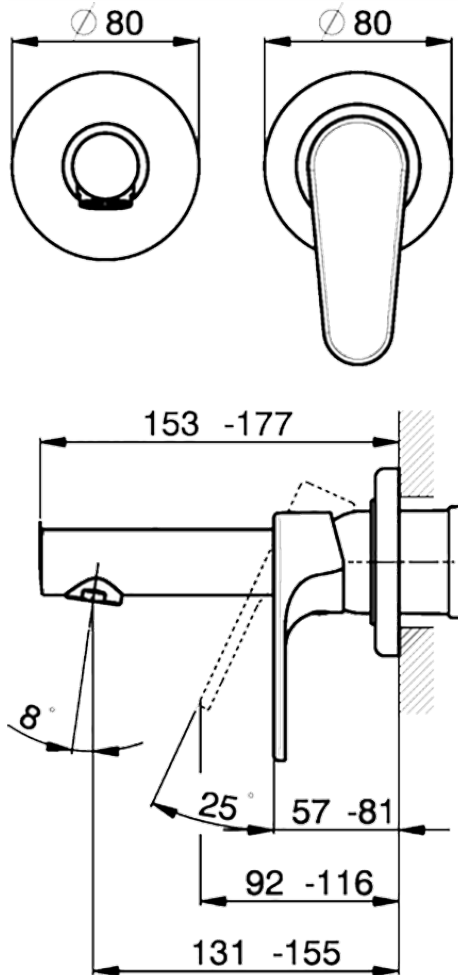

Exposed part for single lever washbasin valve H3_AH005510

AH005510

<https://en.huberitalia.com/exposed-part-for-single-lever-washbasin-valve-h3-ah005510>

Piastra/Plate/Plaque/Platte/Placa

2-3mm: XX 56-76

10mm: XX 48-68