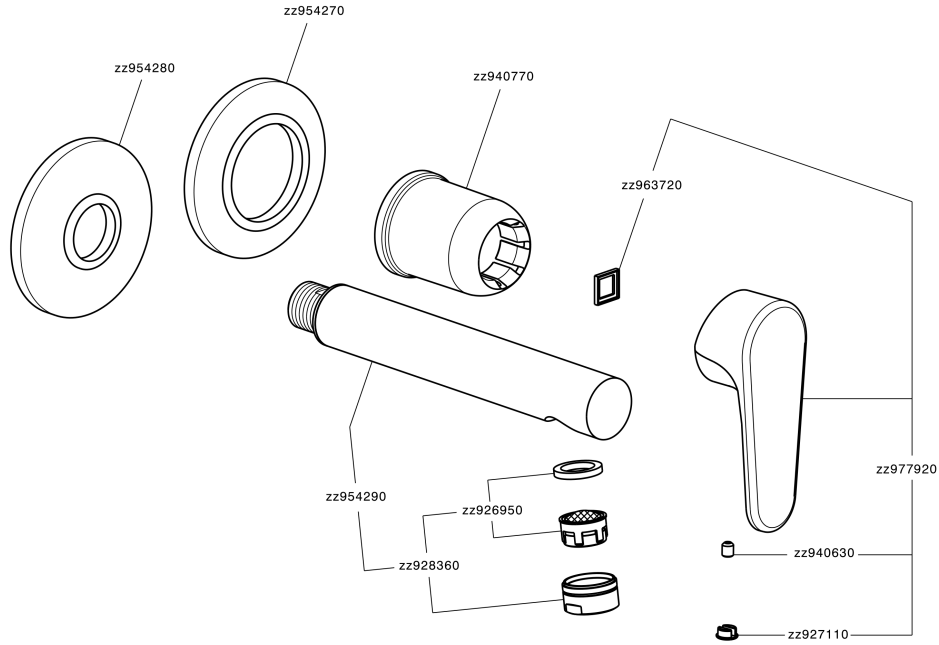

Exposed part for single lever washbasin valve H3_AH005510

AH005510

<https://en.huberitalia.com/exposed-part-for-single-lever-washbasin-valve-h3-ah005510>

Concealed single lever washbasin mixer Easy-Box CONCEALED_ZB002450

ZB002450

<https://en.huberitalia.com/concealed-single-lever-washbasin-mixer-easy-box-concealed-zb002450>

2024-11-23