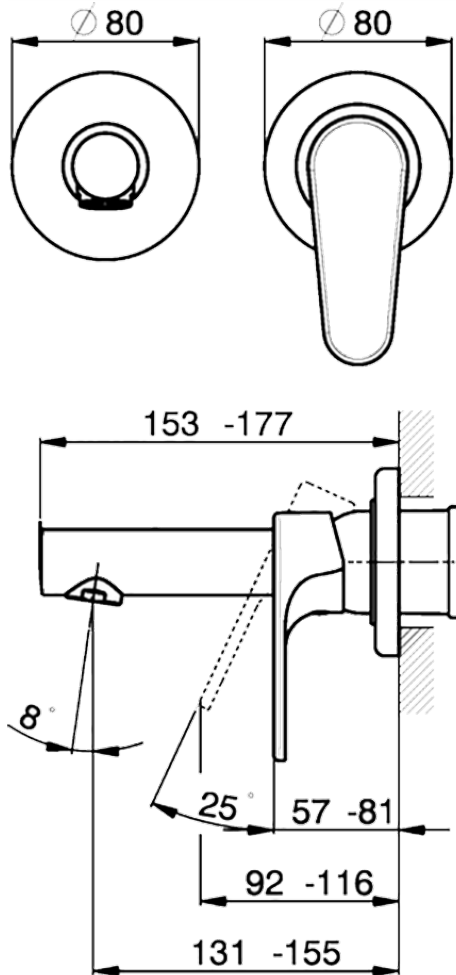

Exposed part for single lever washbasin valve H3_AH005510

AH005510

<https://en.huberitalia.com/exposed-part-for-single-lever-washbasin-valve-h3-ah005510>

Piastra/Plate/Plaque/Platte/Placa

2-3mm: XX 56-76

10mm: XX 48-68