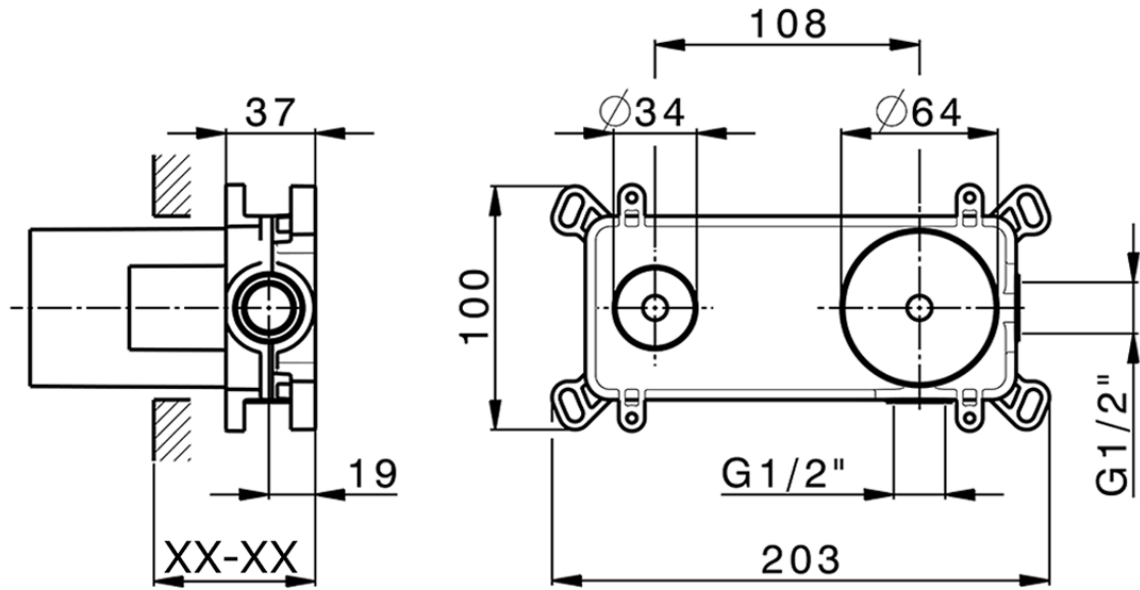

Exposed part for single lever washbasin valve H3_AH005510

AH005510

<https://en.huberitalia.com/exposed-part-for-single-lever-washbasin-valve-h3-ah005510>

Piastra/Plate/Plaque/Platte/Placa

2-3mm: XX 56-76

10mm: XX 48-68