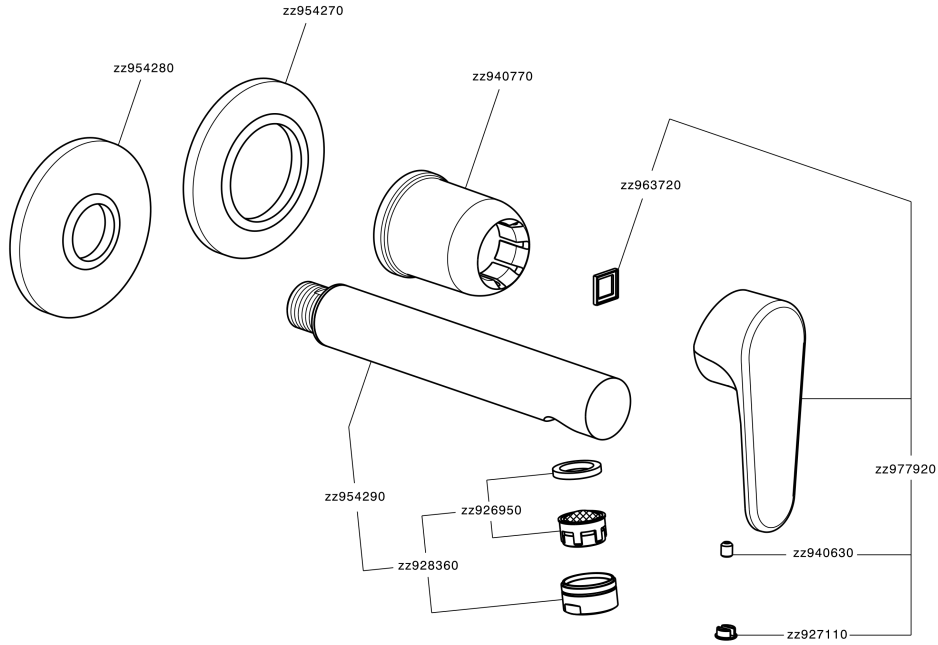

## Exposed part for single lever washbasin valve H3\_AH005510

AH005510

<https://en.huberitalia.com/exposed-part-for-single-lever-washbasin-valve-h3-ah005510>

Concealed single lever washbasin mixer Easy-Box CONCEALED\_ZB002450

ZB002450

<https://en.huberitalia.com/concealed-single-lever-washbasin-mixer-easy-box-concealed-zb002450>

2024-11-23