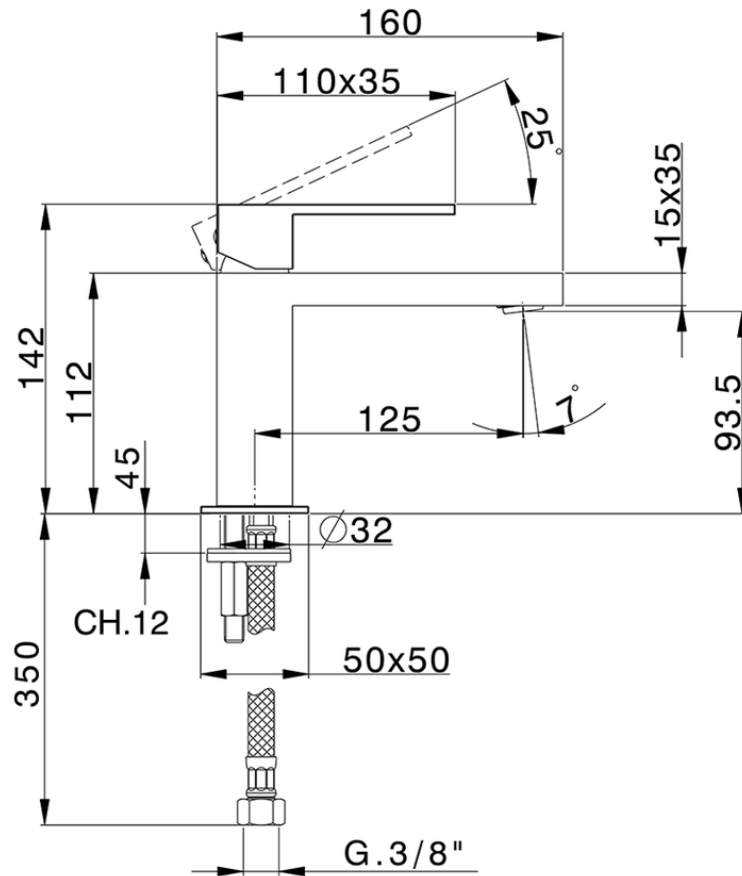

Single lever washbasin mixer NUOVA EGO_NE000544

NE000544

<https://en.huberitalia.com/single-lever-washbasin-mixer-nuova-ego-ne000544>

2024-12-22