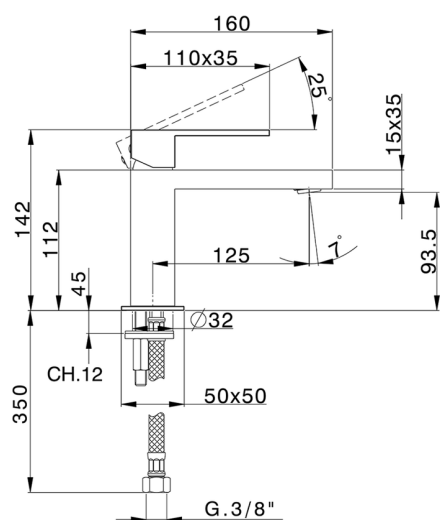

## Single lever washbasin mixer NUOVA EGO\_NE000544

MODEL **NE000544**

Single lever washbasin mixer, without automatic pop-up waste, G.3/8" stainless steel flexible hoses

### CHARACTERISTICS

Cartridge Spare Parts **ZZ96550000**

**25 mm Cartridge**

## Single lever washbasin mixer NUOVA EGO\_NE000544

NE000544

<https://en.huberitalia.com/single-lever-washbasin-mixer-nuova-ego-ne000544>

2024-12-22