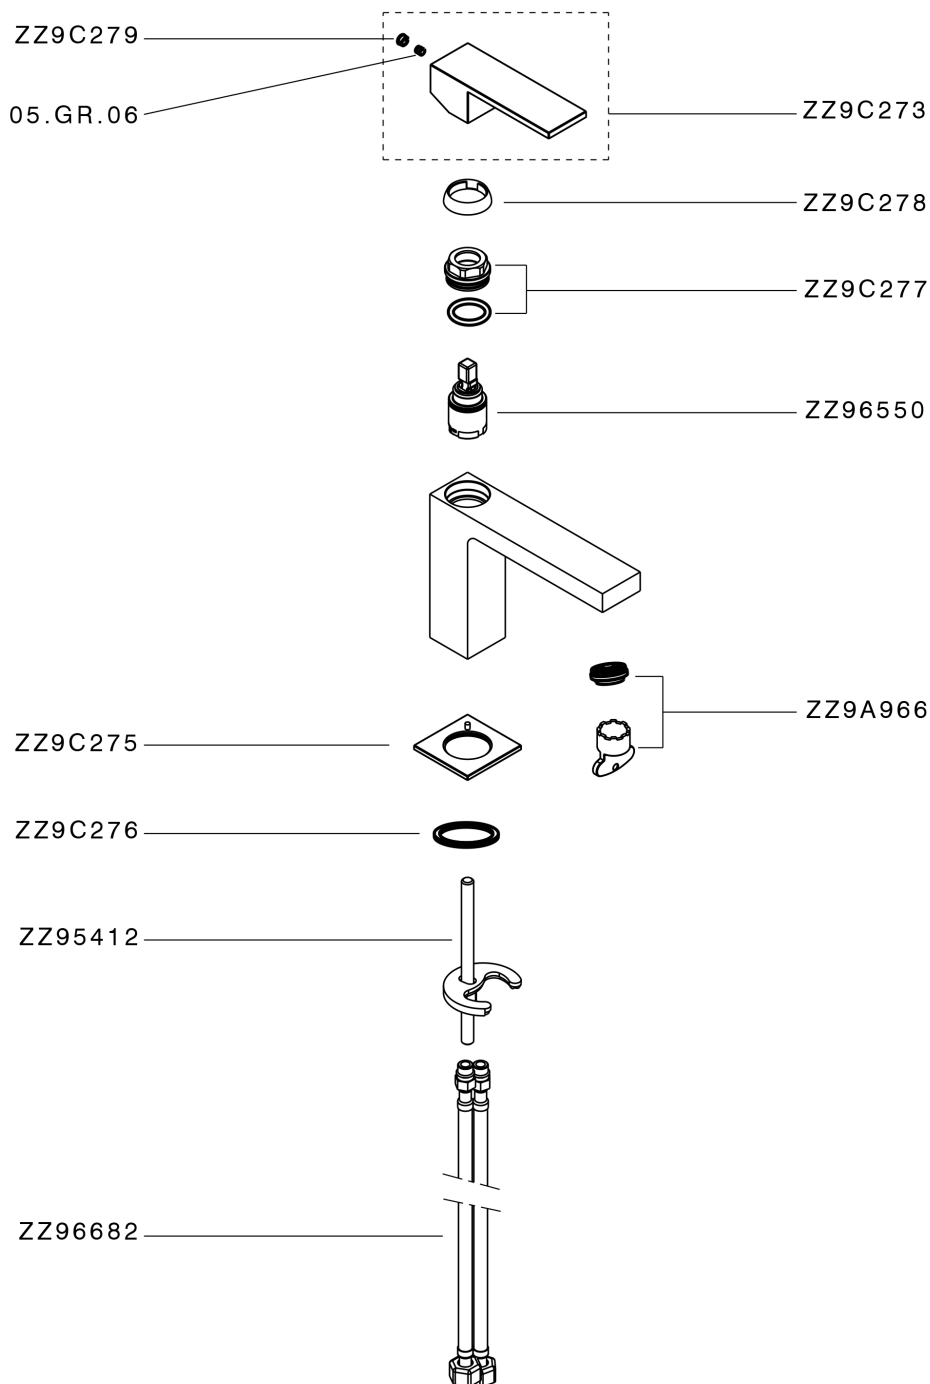

## Single lever washbasin mixer NUOVA EGO\_NE000544

MODEL **NE000544**

Single lever washbasin mixer, without automatic pop-up waste, G.3/8" stainless steel flexible hoses

### CHARACTERISTICS

Cartridge Spare Parts **ZZ96550000**

**25 mm Cartridge**

## Single lever washbasin mixer NUOVA EGO\_NE000544

NE000544

<https://en.huberitalia.com/single-lever-washbasin-mixer-nuova-ego-ne000544>

2024-12-22