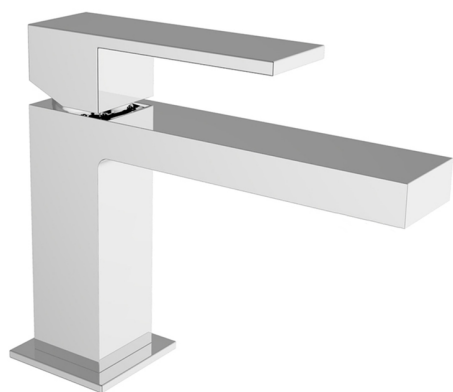

## Single lever washbasin mixer NUOVA EGO\_NE000544

MODEL **NE000544**

Single lever washbasin mixer, without automatic pop-up waste, G.3/8" stainless steel flexible hoses

### CHARACTERISTICS

Cartridge Spare Parts **ZZ96550000**

**25 mm Cartridge**

## Single lever washbasin mixer NUOVA EGO\_NE000544

NE000544

<https://en.huberitalia.com/single-lever-washbasin-mixer-nuova-ego-ne000544>

2024-12-22