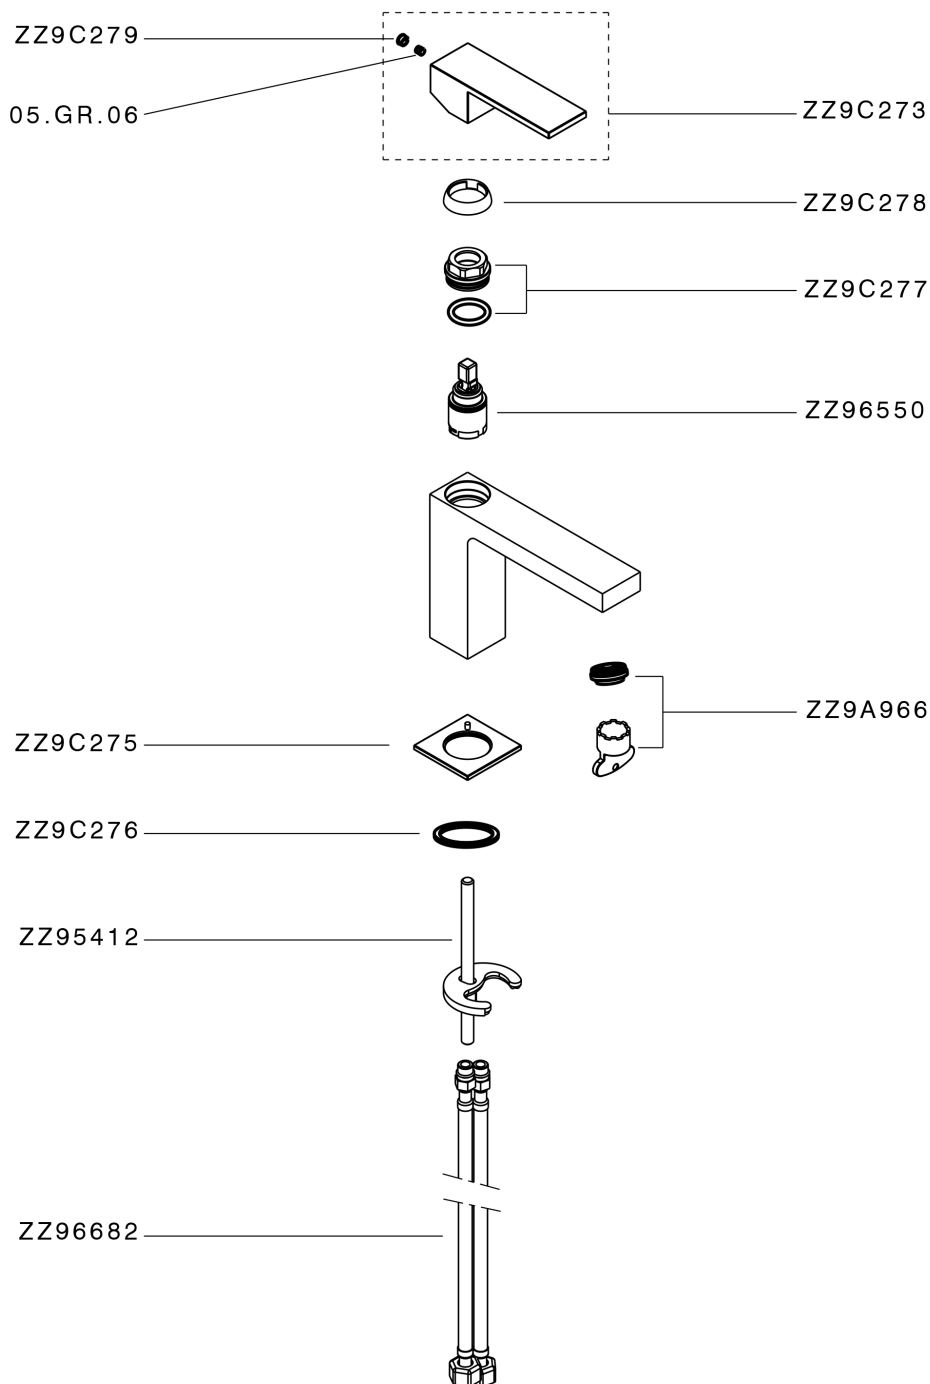

## Single lever washbasin mixer NUOVA EGO\_NE000544

NE000544

<https://en.huberitalia.com/single-lever-washbasin-mixer-nuova-ego-ne000544>

2024-12-22