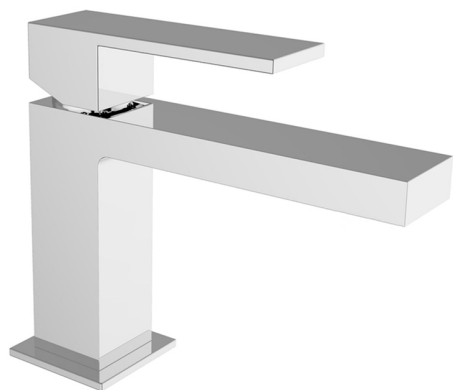

Single lever washbasin mixer NUOVA EGO_NE000544

MODEL **NE000544**

Single lever washbasin mixer, without automatic pop-up waste, G.3/8" stainless steel flexible hoses

AVAILABLE FINISHINGS

-  **21** 21 Chrome
-  **2F** 2F Brushed Nickel
-  **40** 40 Matt Black
-  **4Q** 4Q Matt White

CHARACTERISTICS

Cartridge Spare Parts **ZZ96550000**

25 mm Cartridge

Single lever washbasin mixer NUOVA EGO_NE000544

NE000544

<https://en.huberitalia.com/single-lever-washbasin-mixer-nuova-ego-ne000544>

2024-12-22