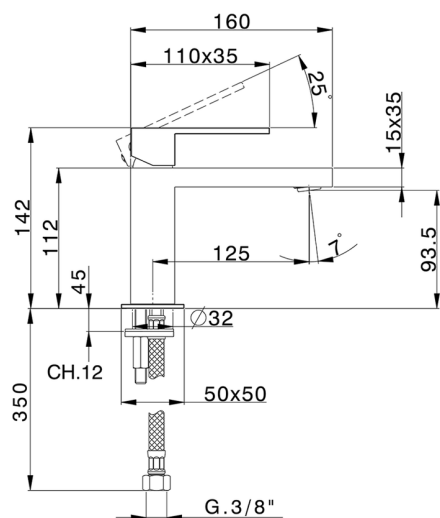

Single lever washbasin mixer NUOVA EGO_NE000544

MODEL **NE000544**

Single lever washbasin mixer, without automatic pop-up waste, G.3/8" stainless steel flexible hoses

AVAILABLE FINISHINGS

-  **21** 21 Chrome
-  **2F** 2F Brushed Nickel
-  **40** 40 Matt Black
-  **4Q** 4Q Matt White

CHARACTERISTICS

Cartridge Spare Parts **ZZ96550000**

25 mm Cartridge

Single lever washbasin mixer NUOVA EGO_NE000544

NE000544

<https://en.huberitalia.com/single-lever-washbasin-mixer-nuova-ego-ne000544>

2024-12-22