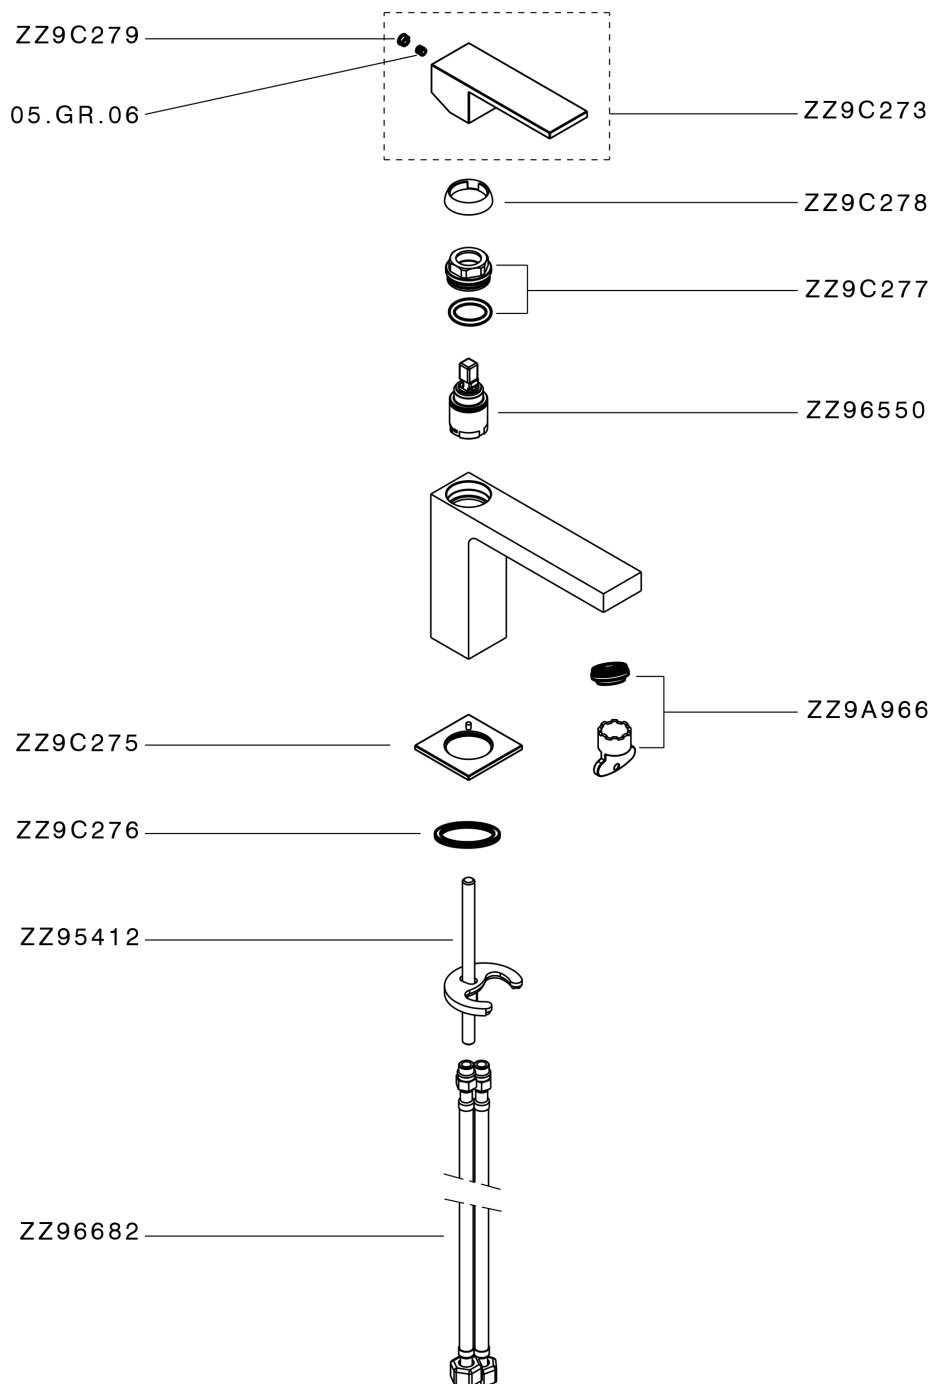

Single lever washbasin mixer NUOVA EGO_NE000544

MODEL **NE000544**

Single lever washbasin mixer, without automatic pop-up waste, G.3/8" stainless steel flexible hoses

AVAILABLE FINISHINGS

-  **21** 21 Chrome
-  **2F** 2F Brushed Nickel
-  **40** 40 Matt Black
-  **4Q** 4Q Matt White

CHARACTERISTICS

Cartridge Spare Parts **ZZ96550000**

25 mm Cartridge

Single lever washbasin mixer NUOVA EGO_NE000544

NE000544

<https://en.huberitalia.com/single-lever-washbasin-mixer-nuova-ego-ne000544>

2024-12-22