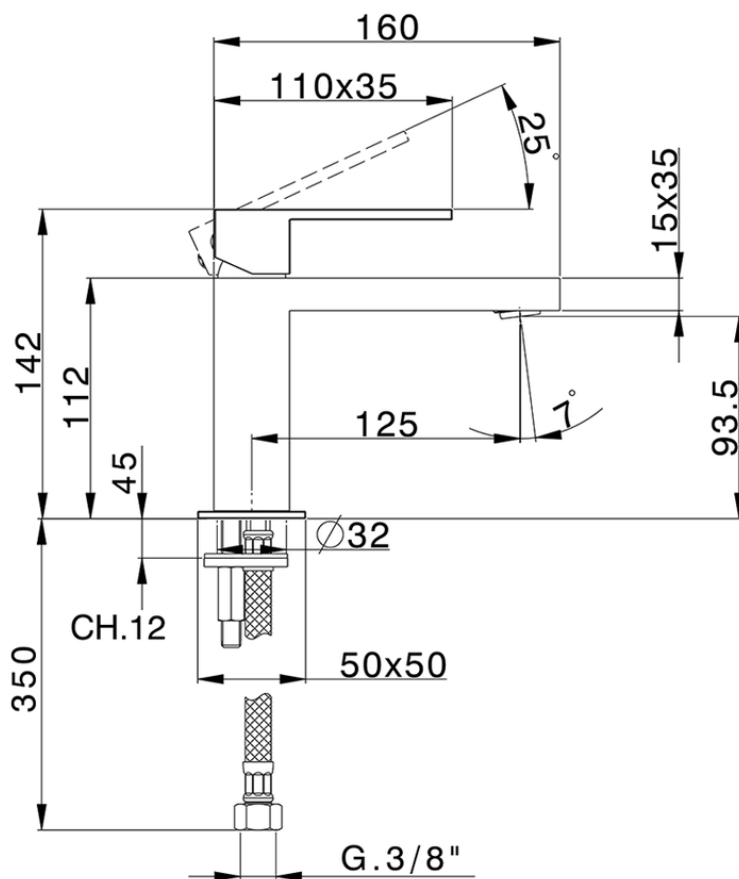

Single lever washbasin mixer NUOVA EGO_NE000544

NE000544

<https://en.huberitalia.com/single-lever-washbasin-mixer-nuova-ego-ne000544>

2024-12-04