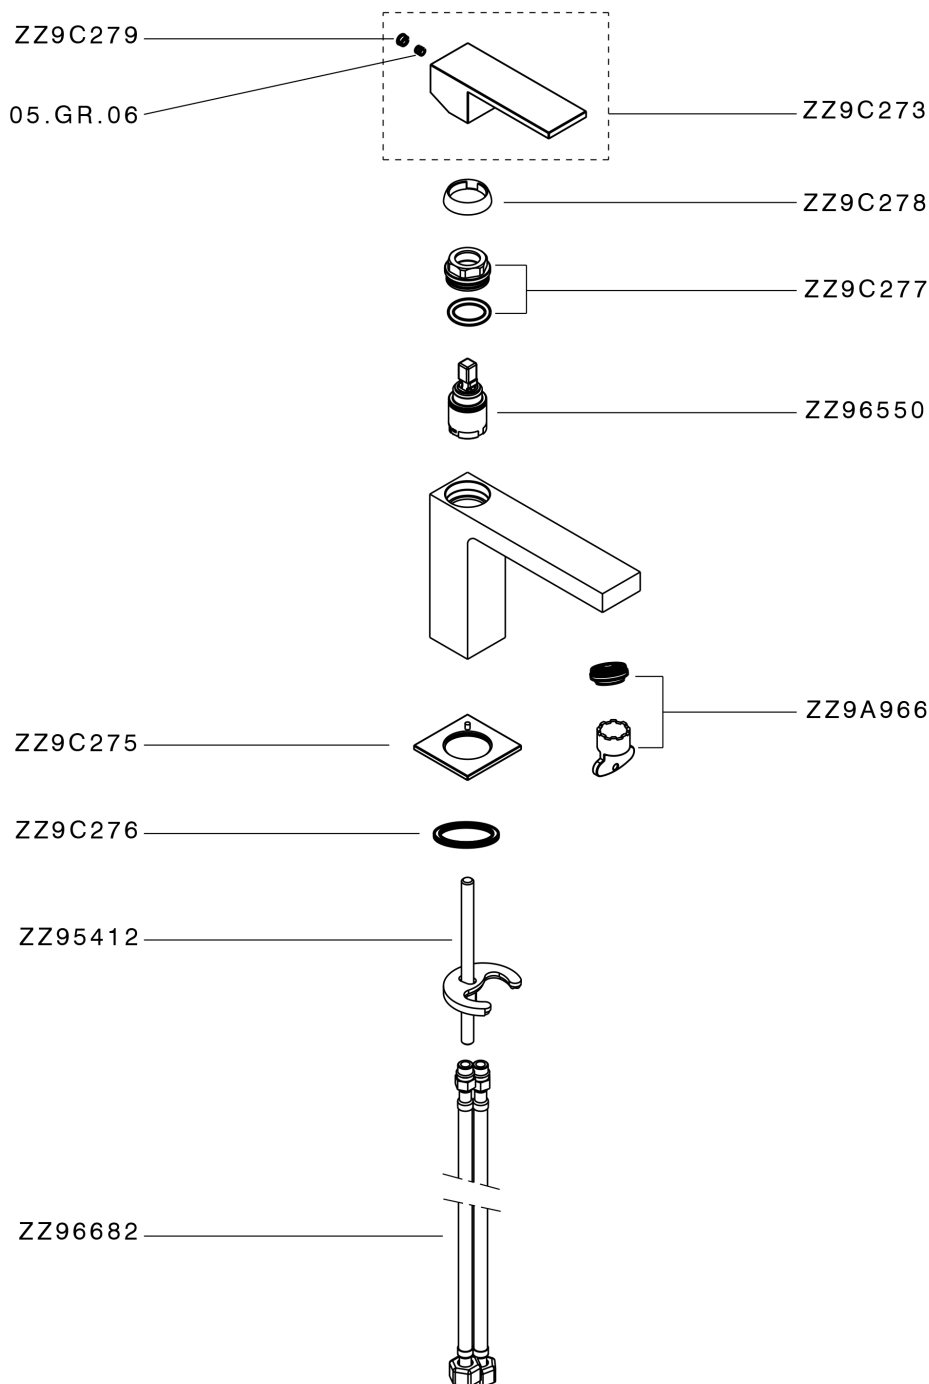

Single lever washbasin mixer NUOVA EGO_NE000544

NE000544

<https://en.huberitalia.com/single-lever-washbasin-mixer-nuova-ego-ne000544>

2024-12-04