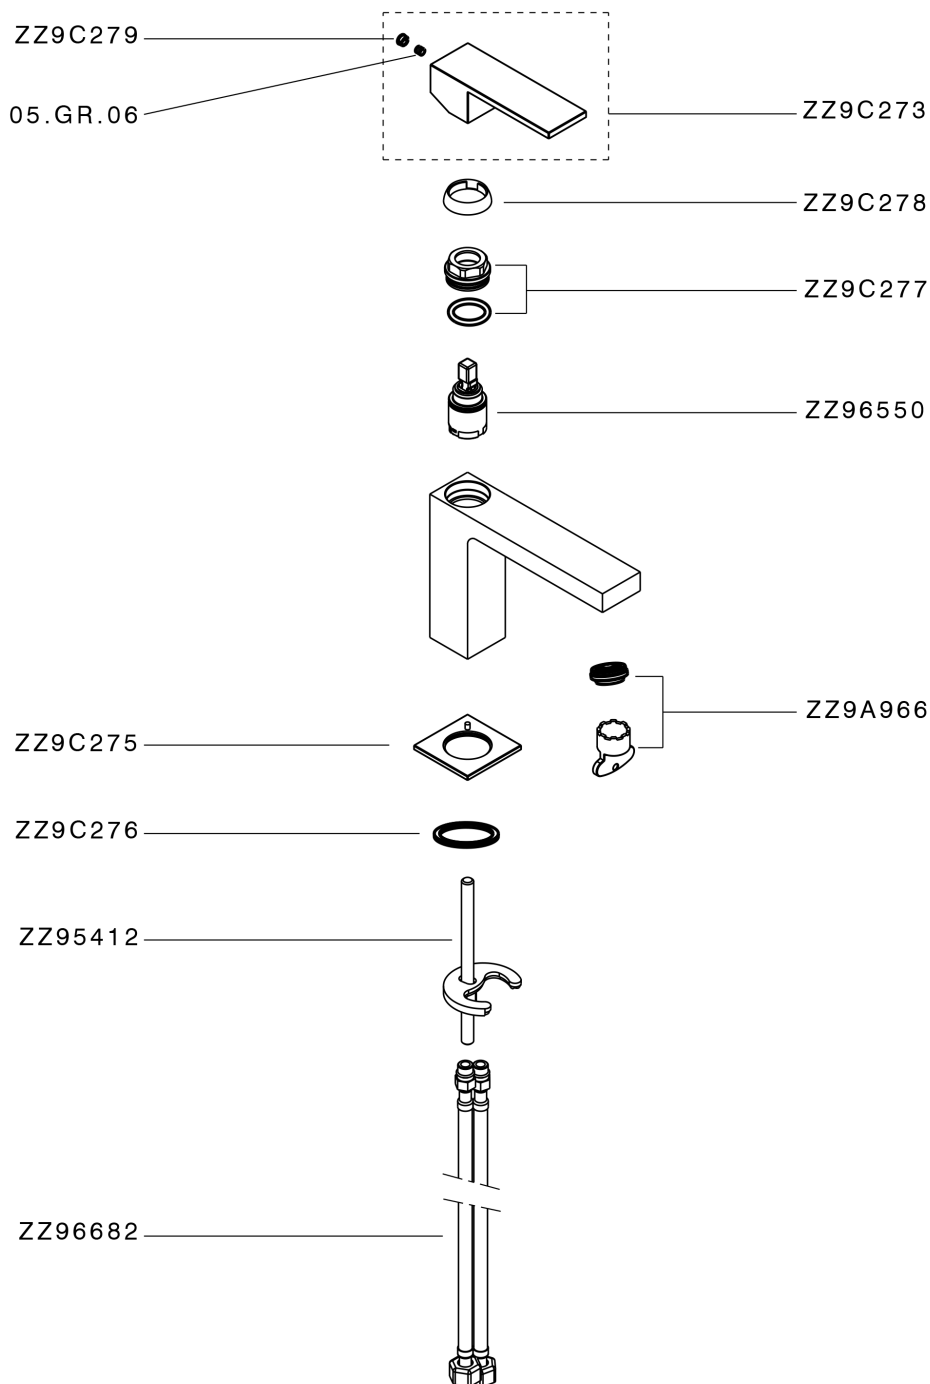

Single lever washbasin mixer NUOVA EGO_NE000544

MODEL **NE000544**

Single lever washbasin mixer, without automatic pop-up waste, G.3/8" stainless steel flexible hoses

AVAILABLE FINISHINGS

-  **21** 21 Chrome
-  **2F** 2F Brushed Nickel
-  **40** 40 Matt Black
-  **4Q** 4Q Matt White

CHARACTERISTICS

Cartridge Spare Parts **ZZ96550000**

25 mm Cartridge

Single lever washbasin mixer NUOVA EGO_NE000544

NE000544

<https://en.huberitalia.com/single-lever-washbasin-mixer-nuova-ego-ne000544>

2024-12-04