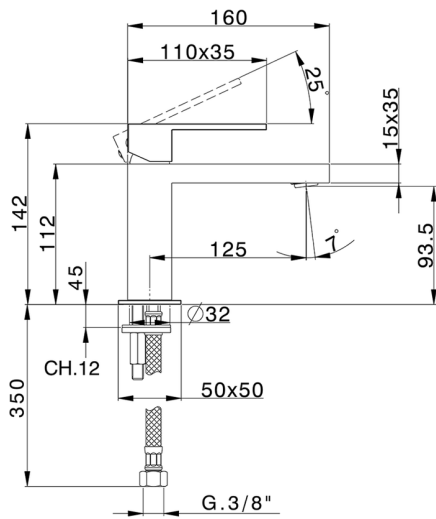

Single lever washbasin mixer NUOVA EGO_NE000544

MODEL **NE000544**

Single lever washbasin mixer, without automatic pop-up waste, G.3/8" stainless steel flexible hoses

AVAILABLE FINISHINGS

-  **21** 21 Chrome
-  **2F** 2F Brushed Nickel
-  **40** 40 Matt Black
-  **4Q** 4Q Matt White

CHARACTERISTICS

Cartridge Spare Parts **ZZ96550000**

25 mm Cartridge

Single lever washbasin mixer NUOVA EGO_NE000544

NE000544

<https://en.huberitalia.com/single-lever-washbasin-mixer-nuova-ego-ne000544>

2024-12-04