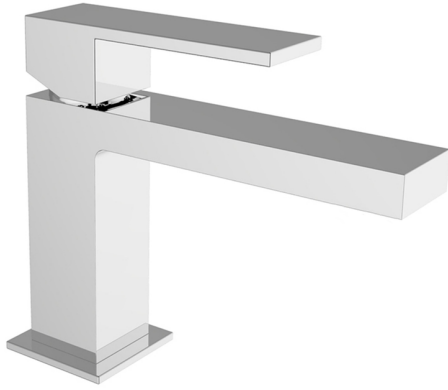

Single lever washbasin mixer NUOVA EGO_NE000544

MODEL **NE000544**

Single lever washbasin mixer, without automatic pop-up waste, G.3/8" stainless steel flexible hoses

AVAILABLE FINISHINGS

-  **21** 21 Chrome
-  **2F** 2F Brushed Nickel
-  **40** 40 Matt Black
-  **4Q** 4Q Matt White

CHARACTERISTICS

Cartridge Spare Parts **ZZ96550000**

25 mm Cartridge

Single lever washbasin mixer NUOVA EGO_NE000544

NE000544

<https://en.huberitalia.com/single-lever-washbasin-mixer-nuova-ego-ne000544>

2024-12-04