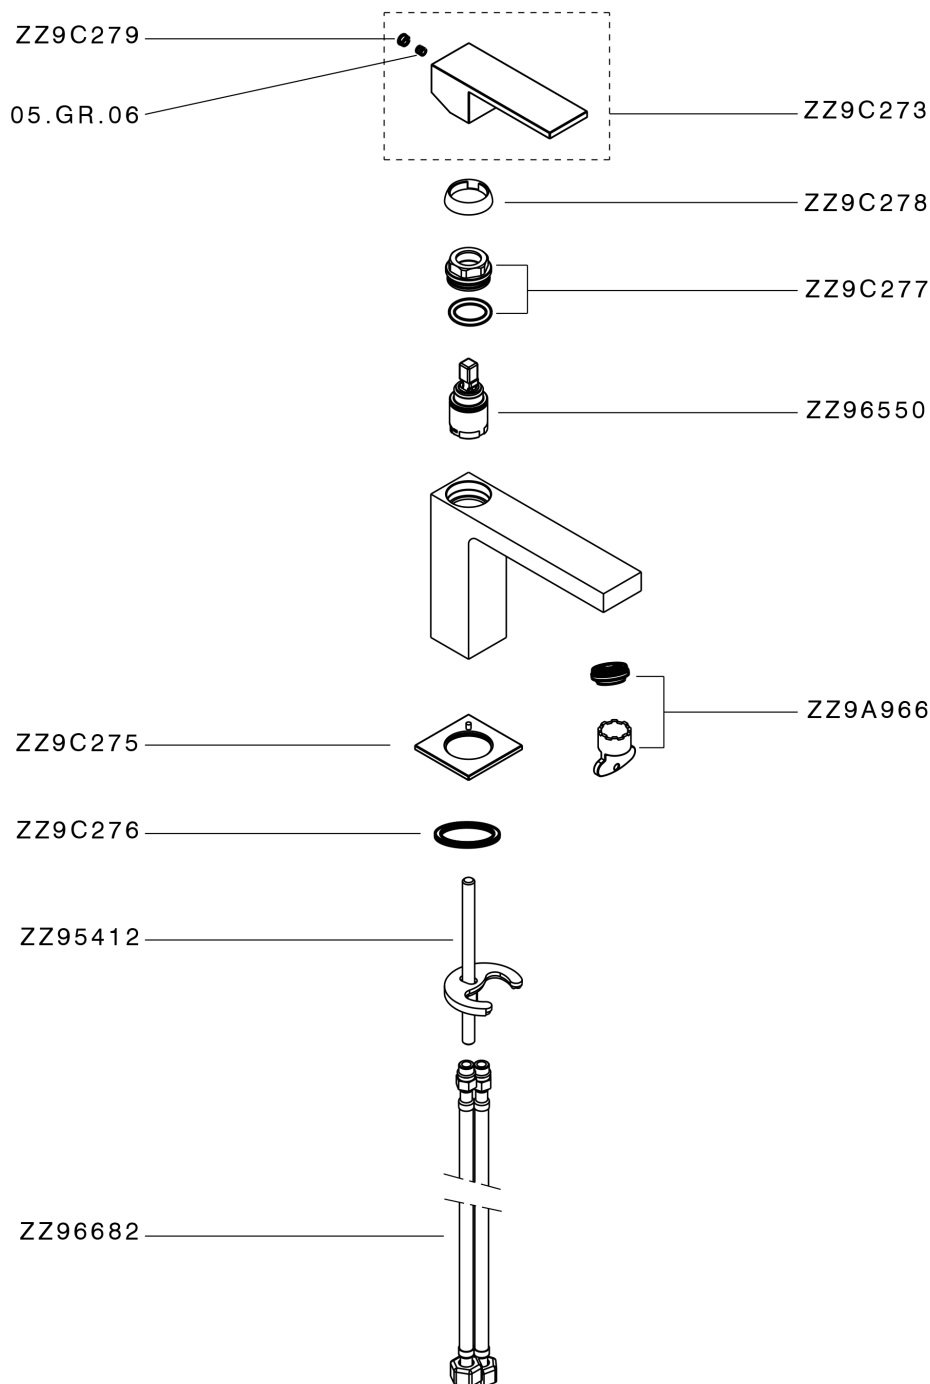

Single lever washbasin mixer NUOVA EGO_NE000544

NE000544

<https://en.huberitalia.com/single-lever-washbasin-mixer-nuova-ego-ne000544>

2024-12-22