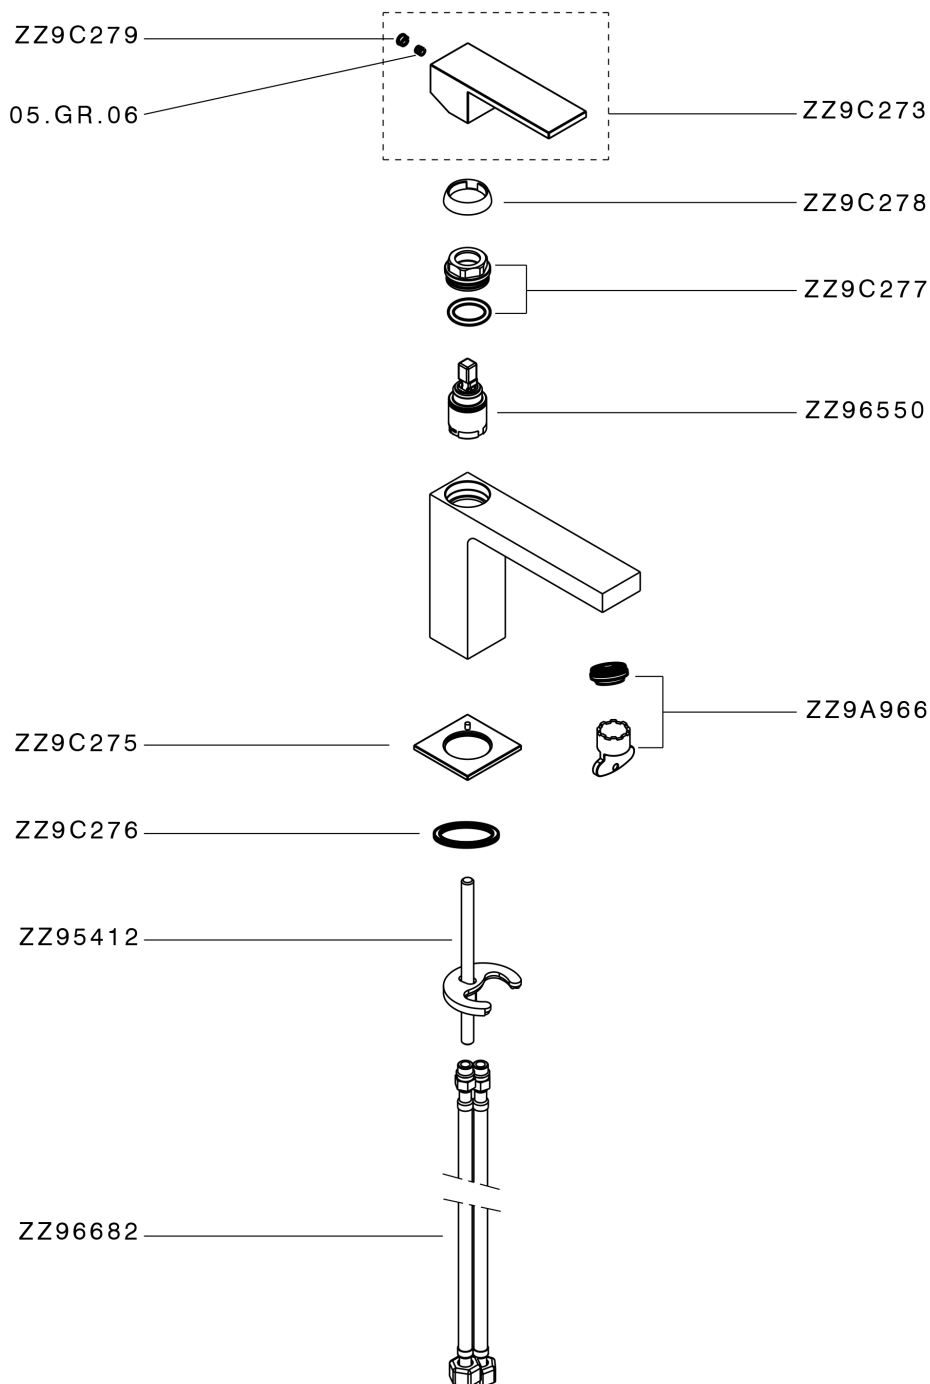

Single lever washbasin mixer NUOVA EGO_NE000544

MODEL **NE000544**

Single lever washbasin mixer, without automatic pop-up waste, G.3/8" stainless steel flexible hoses

AVAILABLE FINISHINGS

-  **21** 21 Chrome
-  **2F** 2F Brushed Nickel
-  **40** 40 Matt Black
-  **4Q** 4Q Matt White

CHARACTERISTICS

Cartridge Spare Parts **ZZ96550000**

25 mm Cartridge

Single lever washbasin mixer NUOVA EGO_NE000544

NE000544

<https://en.huberitalia.com/single-lever-washbasin-mixer-nuova-ego-ne000544>

2024-12-22