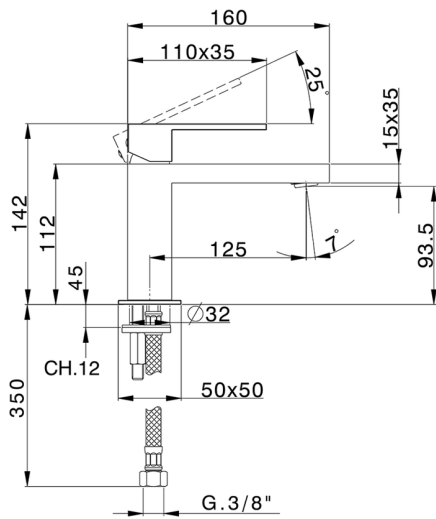

Single lever washbasin mixer NUOVA EGO_NE000544

MODEL **NE000544**

Single lever washbasin mixer, without automatic pop-up waste, G.3/8" stainless steel flexible hoses

AVAILABLE FINISHINGS

-  **21** 21 Chrome
-  **2F** 2F Brushed Nickel
-  **40** 40 Matt Black
-  **4Q** 4Q Matt White

CHARACTERISTICS

Cartridge Spare Parts **ZZ96550000**

25 mm Cartridge

Single lever washbasin mixer NUOVA EGO_NE000544

NE000544

<https://en.huberitalia.com/single-lever-washbasin-mixer-nuova-ego-ne000544>

2024-12-22