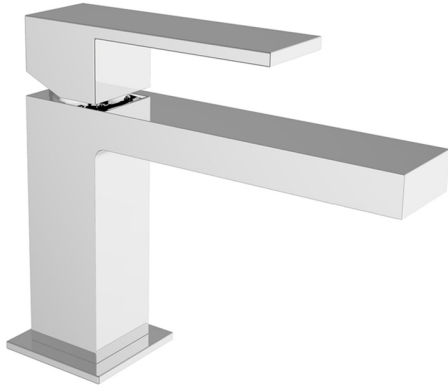

Single lever washbasin mixer NUOVA EGO_NE000544

MODEL **NE000544**

Single lever washbasin mixer, without automatic pop-up waste, G.3/8" stainless steel flexible hoses

AVAILABLE FINISHINGS

-  **21** 21 Chrome
-  **2F** 2F Brushed Nickel
-  **40** 40 Matt Black
-  **4Q** 4Q Matt White

CHARACTERISTICS

Cartridge Spare Parts **ZZ96550000**

25 mm Cartridge

Single lever washbasin mixer NUOVA EGO_NE000544

NE000544

<https://en.huberitalia.com/single-lever-washbasin-mixer-nuova-ego-ne000544>

2024-12-22