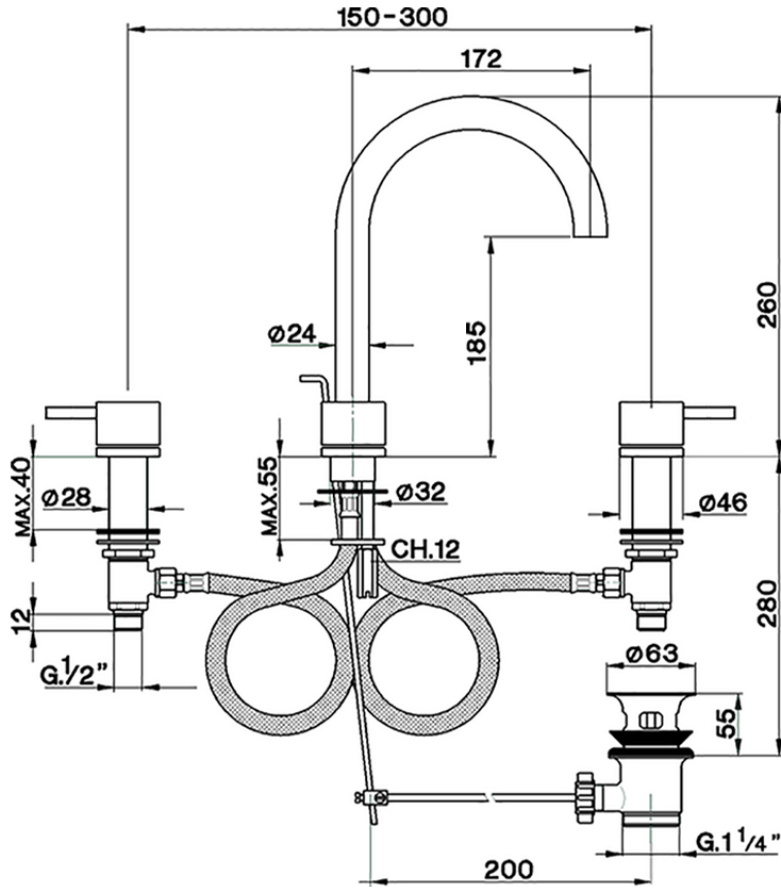

Washbasin 3-holes mixer NUOVA KIRUNA\_K2001060

K2001060

<https://en.huberitalia.com/washbasin-3-holes-mixer-nuova-kiruna-k2001060>

2026-05-16