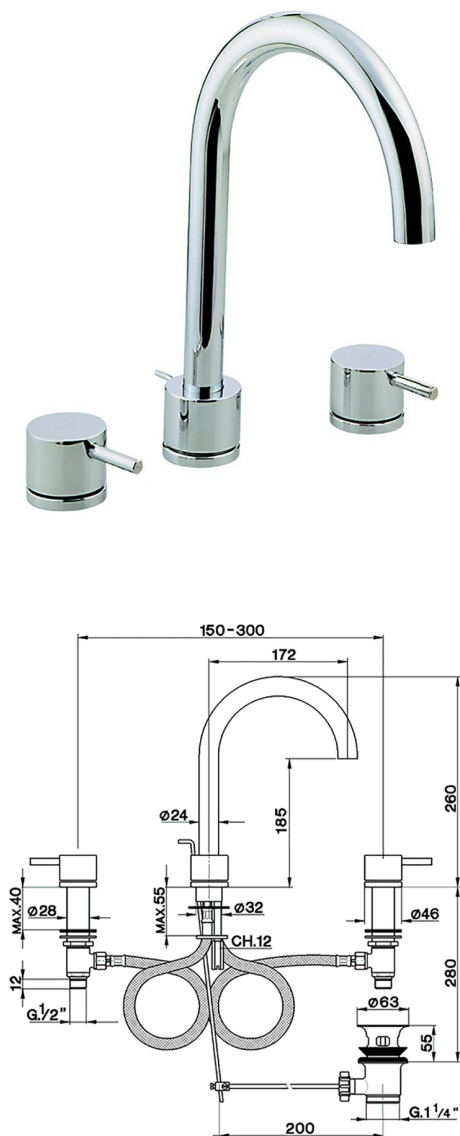

Washbasin 3-holes mixer NUOVA KIRUNA_K2001060

MODEL **K2001060**

3-Hole basin mixer set, with 1"1/4 automatic pop-up waste

AVAILABLE FINISHINGS

-  **21** 21 Chrome
-  **26** 26 Old Copper
-  **2F** 2F Brushed Nickel
-  **2W** 2W Brushed Gold
-  **40** 40 Matt Black
-  **4Q** 4Q Matt White