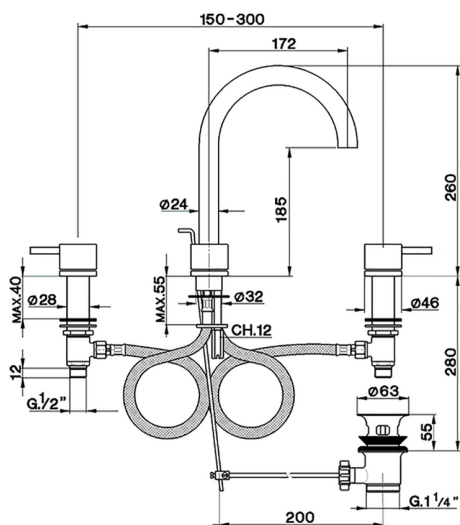

Washbasin 3-holes mixer NUOVA KIRUNA_K2001060

MODEL **K2001060**

3-Hole basin mixer set, with 1"1/4 automatic pop-up waste

AVAILABLE FINISHINGS

-  **21** 21 Chrome
-  **26** 26 Old Copper
-  **2F** 2F Brushed Nickel
-  **2W** 2W Brushed Gold
-  **40** 40 Matt Black
-  **4Q** 4Q Matt White