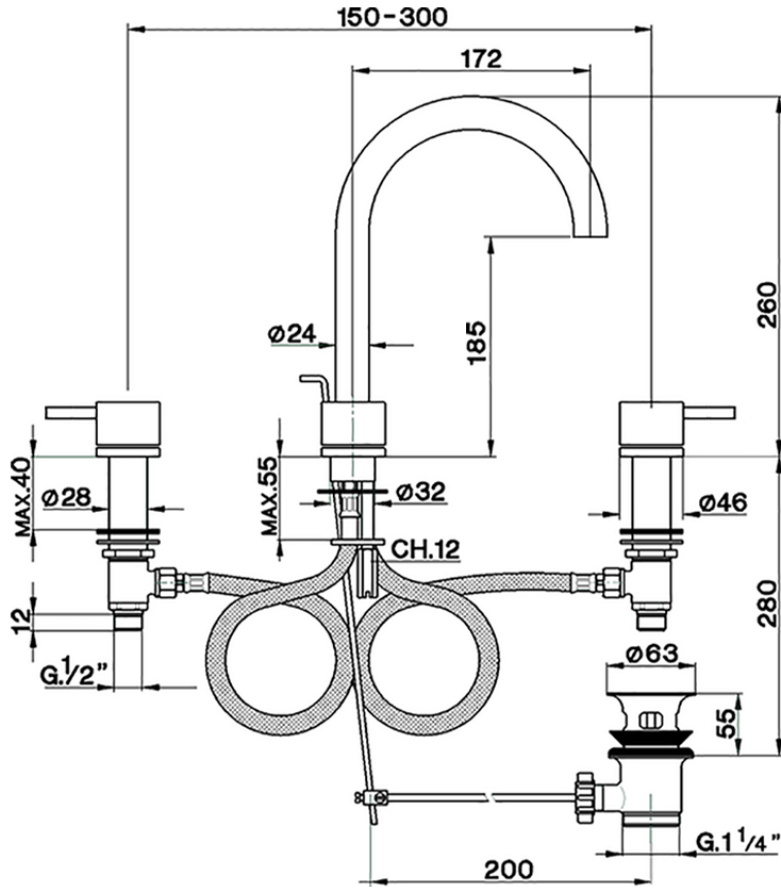

Washbasin 3-holes mixer NUOVA KIRUNA_K2001060

K2001060

<https://en.huberitalia.com/washbasin-3-holes-mixer-nuova-kiruna-k2001060>

2026-06-15