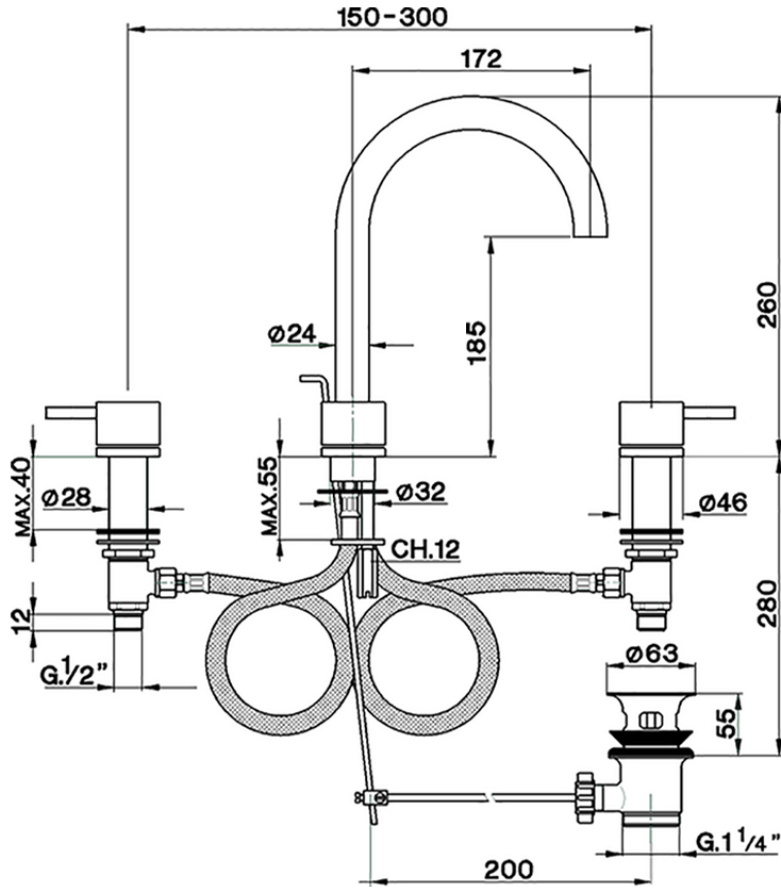

Washbasin 3-holes mixer NUOVA KIRUNA_K2001060

K2001060

<https://en.huberitalia.com/washbasin-3-holes-mixer-nuova-kiruna-k2001060>

2026-04-06