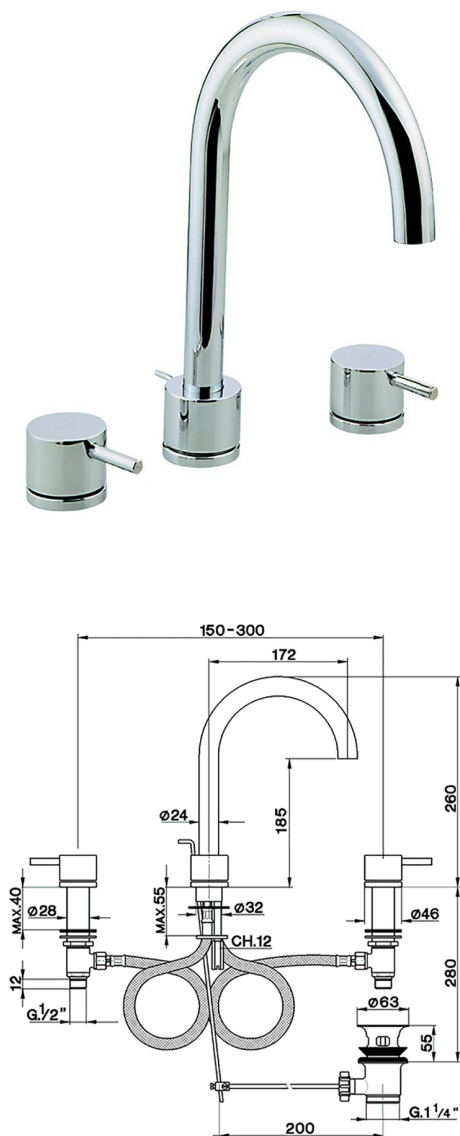

Washbasin 3-holes mixer NUOVA KIRUNA_K2001060

MODEL **K2001060**

3-Hole basin mixer set, with 1 1/4" automatic pop-up waste

AVAILABLE FINISHINGS

-  **21** 21 Chrome
-  **26** 26 Old Copper
-  **2F** 2F Brushed Nickel
-  **2W** 2W Brushed Gold
-  **40** 40 Matt Black
-  **4Q** 4Q Matt White