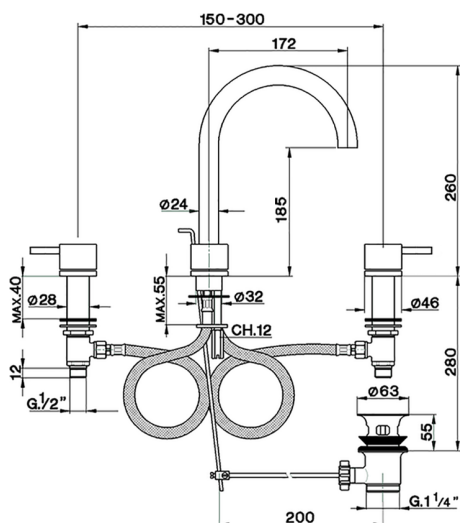

Washbasin 3-holes mixer NUOVA KIRUNA_K2001060

MODEL **K2001060**

3-Hole basin mixer set, with 1 1/4" automatic pop-up waste

AVAILABLE FINISHINGS

-  **21** 21 Chrome
-  **26** 26 Old Copper
-  **2F** 2F Brushed Nickel
-  **2W** 2W Brushed Gold
-  **40** 40 Matt Black
-  **4Q** 4Q Matt White