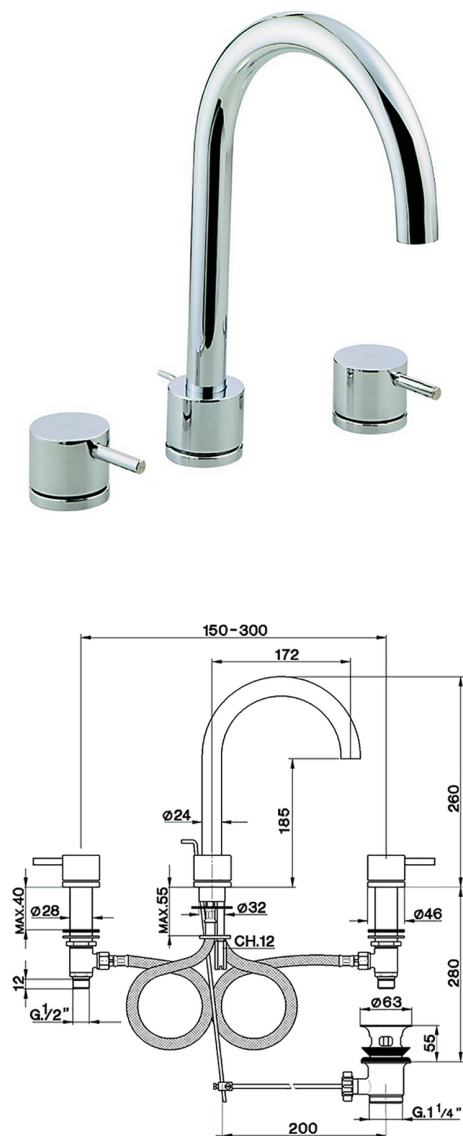

Washbasin 3-holes mixer NUOVA KIRUNA_K2001060

MODEL **K2001060**

3-Hole basin mixer set, with 1 1/4" automatic pop-up waste

AVAILABLE FINISHINGS

-  **21** 21 Chrome
-  **26** 26 Old Copper
-  **2F** 2F Brushed Nickel
-  **2W** 2W Brushed Gold
-  **40** 40 Matt Black
-  **4Q** 4Q Matt White