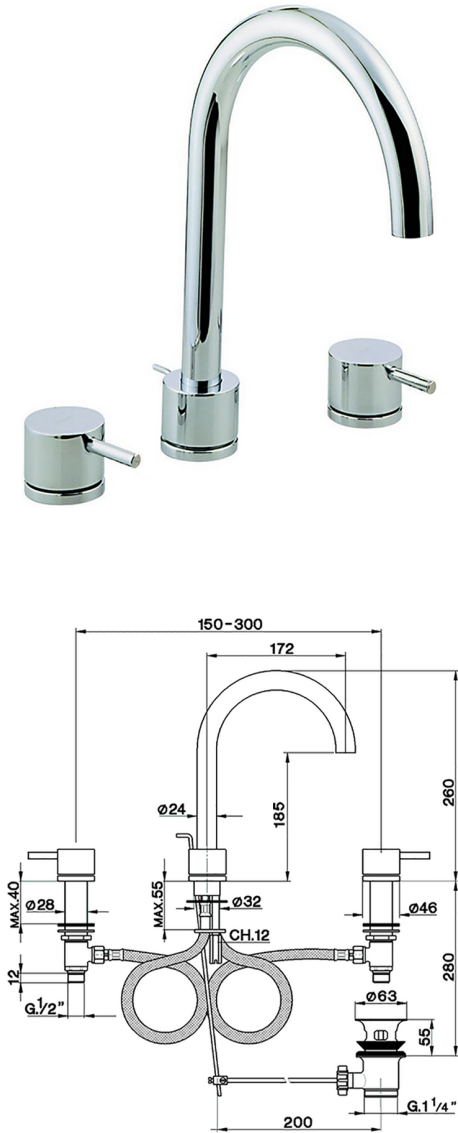

## Washbasin 3-holes mixer NUOVA KIRUNA\_K2001060

MODEL **K2001060**

3-Hole basin mixer set, with 1 1/4" automatic pop-up waste

### AVAILABLE FINISHINGS

-  **21** 21 Chrome
-  **26** 26 Old Copper
-  **2F** 2F Brushed Nickel
-  **2W** 2W Brushed Gold
-  **40** 40 Matt Black
-  **4Q** 4Q Matt White