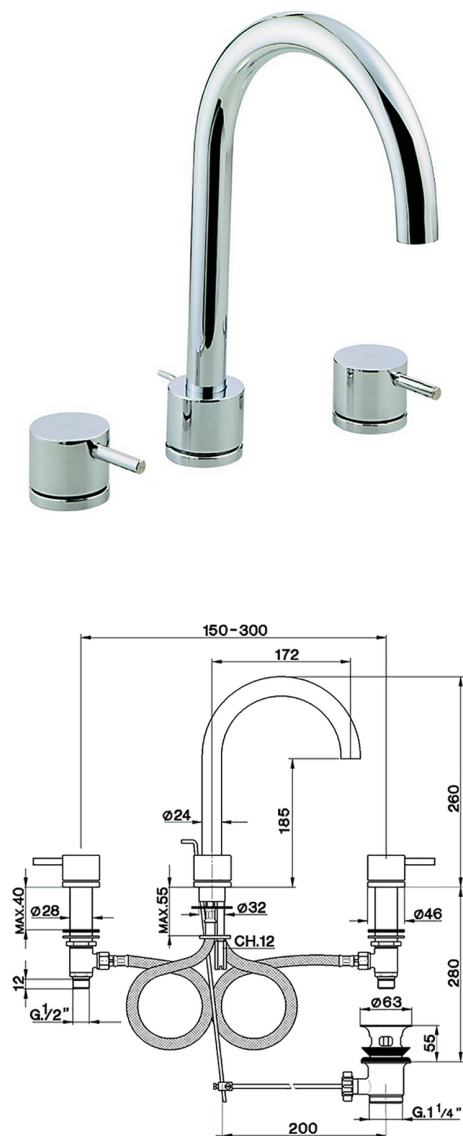

## Washbasin 3-holes mixer NUOVA KIRUNA\_K2001060

MODEL **K2001060**

3-Hole basin mixer set, with 1 1/4" automatic pop-up waste

### AVAILABLE FINISHINGS

-  **21** 21 Chrome
-  **26** 26 Old Copper
-  **2F** 2F Brushed Nickel
-  **2W** 2W Brushed Gold
-  **40** 40 Matt Black
-  **4Q** 4Q Matt White