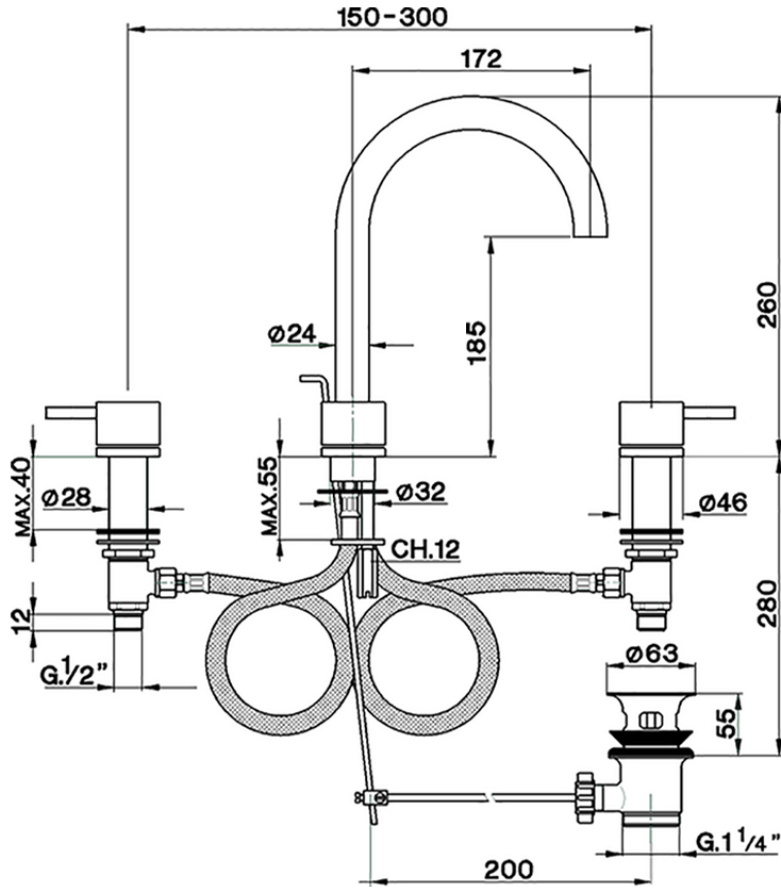

Washbasin 3-holes mixer NUOVA KIRUNA_K2001060

K2001060

<https://en.huberitalia.com/washbasin-3-holes-mixer-nuova-kiruna-k2001060>

2026-04-08