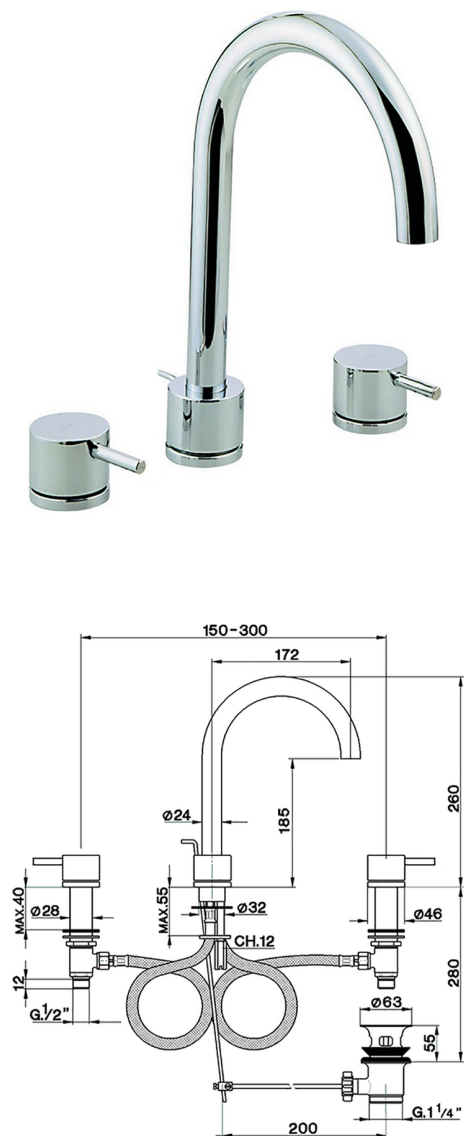

## Washbasin 3-holes mixer NUOVA KIRUNA\_K2001060

MODEL **K2001060**

3-Hole basin mixer set, with 1 1/4" automatic pop-up waste

### AVAILABLE FINISHINGS

-  **21** 21 Chrome
-  **26** 26 Old Copper
-  **2F** 2F Brushed Nickel
-  **2W** 2W Brushed Gold
-  **40** 40 Matt Black
-  **4Q** 4Q Matt White