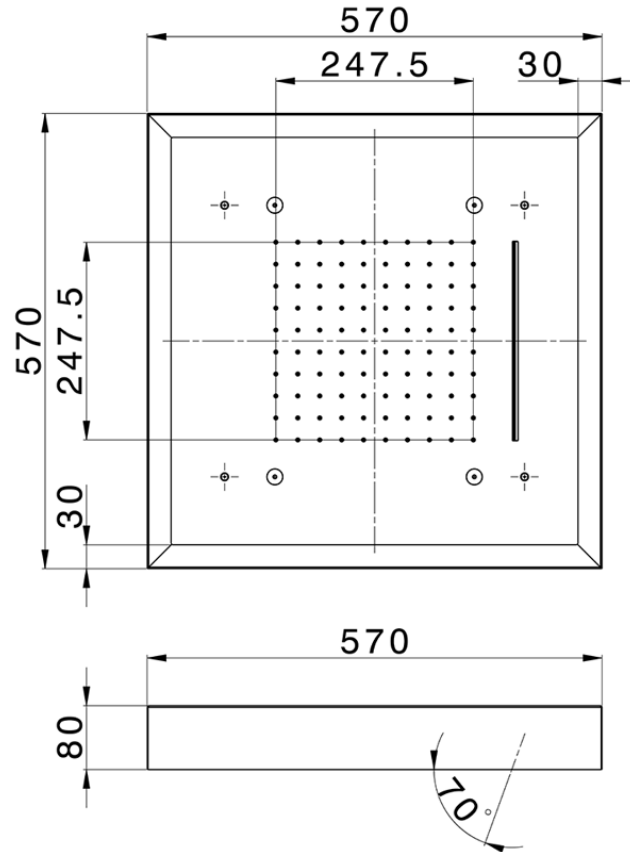

570x570 mm Chromotherapy Ceiling showerhead ZEN_ZS1C0160

ZS1C0160

<https://en.huberitalia.com/570x570-mm-chromotherapy-ceiling-showerhead-zen-zs1c0160>

2024-11-15