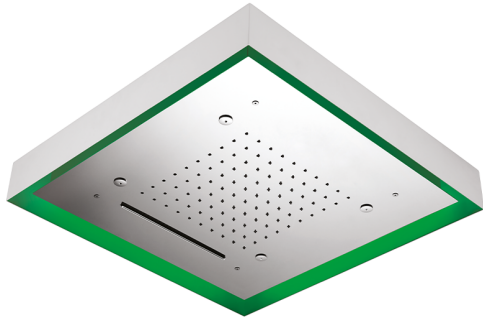

570x570 mm Chromotherapy Ceiling showerhead ZEN_ZS1C0160

MODEL **ZS1C0160**

570x570 mm Chromotherapy Ceiling showerhead, with white cover, rain, spraying, waterfall, chromotherapy functions, wireless control, Stainless Steel AISI 304

AVAILABLE FINISHINGS

-  **40** 40 Matt Black
-  **4Q** 4Q Matt White
-  **D1** D1 Brushed Inox
-  **D2** D2 Polished Inox

CHARACTERISTICS

2024-11-15