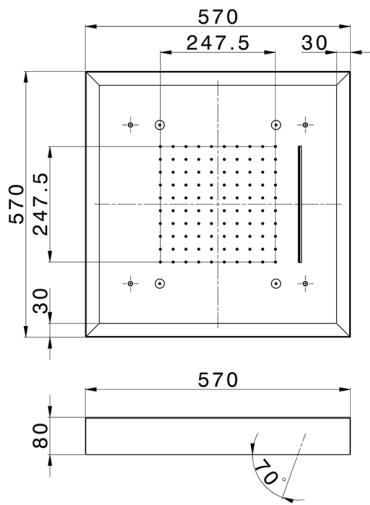

570x570 mm Chromotherapy Ceiling showerhead ZEN_ZS1C0160

MODEL **ZS1C0160**

570x570 mm Chromotherapy Ceiling showerhead, with white cover, rain, spraying, waterfall, chromotherapy functions, wireless control, Stainless Steel AISI 304