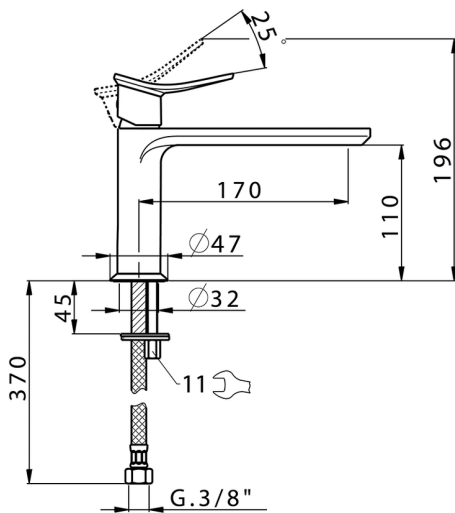

## Single lever washbasin mixer HARLOCK\_HC001544

MODEL **HC001544**

Single lever washbasin mixer, without automatic pop-up waste, G.3/8" stainless steel flexible hose

### CHARACTERISTICS

Cartridge Spare Parts **ZZ96550000**

**25 mm Cartridge**

2024-11-21