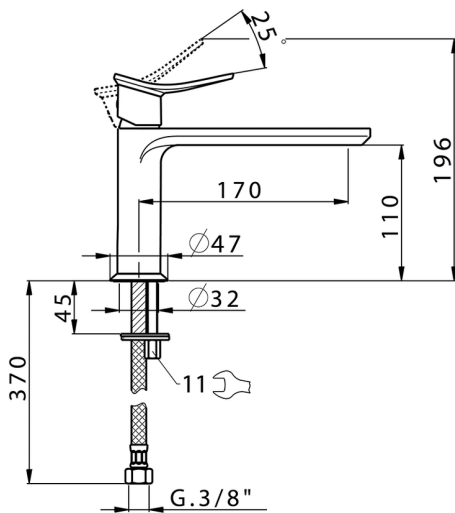

Single lever washbasin mixer HARLOCK_HC001544

MODEL **HC001544**

Single lever washbasin mixer, without automatic pop-up waste, G.3/8" stainless steel flexible hose

AVAILABLE FINISHINGS

-  **21** 21 Chrome
-  **2P** 2P Rose Gold
-  **2Q** 2Q Black Titanium
-  **40** 40 Matt Black
-  **4Q** 4Q Matt White
-  **6T** 6T Chrome/Matt Black

CHARACTERISTICS

Cartridge Spare Parts **ZZ96550000**

25 mm Cartridge

2024-11-21