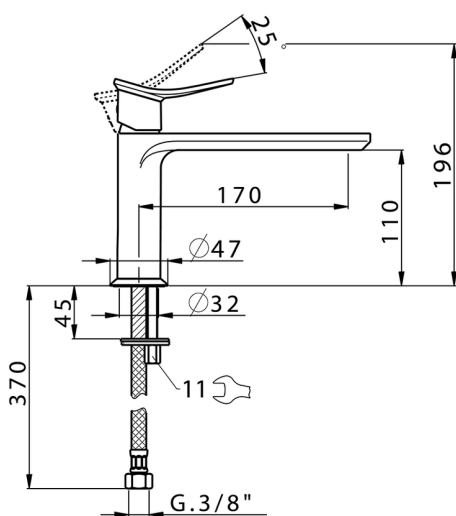

Single lever washbasin mixer HARLOCK_HC001544

MODEL **HC001544**

Single lever washbasin mixer, without automatic pop-up waste, G.3/8" stainless steel flexible hose

AVAILABLE FINISHINGS

-  **21** 21 Chrome
-  **2P** 2P Rose Gold
-  **2Q** 2Q Black Titanium
-  **40** 40 Matt Black
-  **4Q** 4Q Matt White
-  **6T** 6T Chrome/Matt Black

CHARACTERISTICS

Cartridge Spare Parts **ZZ96550000**

25 mm Cartridge

2024-11-27