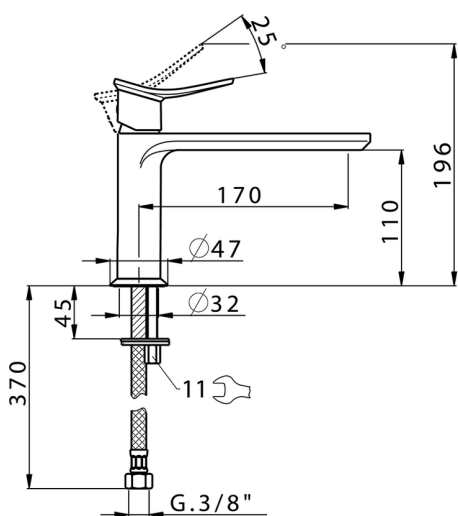

Single lever washbasin mixer HARLOCK_HC001544

MODEL **HC001544**

Single lever washbasin mixer, without automatic pop-up waste, G.3/8" stainless steel flexible hose

AVAILABLE FINISHINGS

-  **21** 21 Chrome
-  **2P** 2P Rose Gold
-  **2Q** 2Q Black Titanium
-  **40** 40 Matt Black
-  **4Q** 4Q Matt White
-  **6T** 6T Chrome/Matt Black

CHARACTERISTICS

Cartridge Spare Parts **ZZ96550000**

25 mm Cartridge

2024-11-21