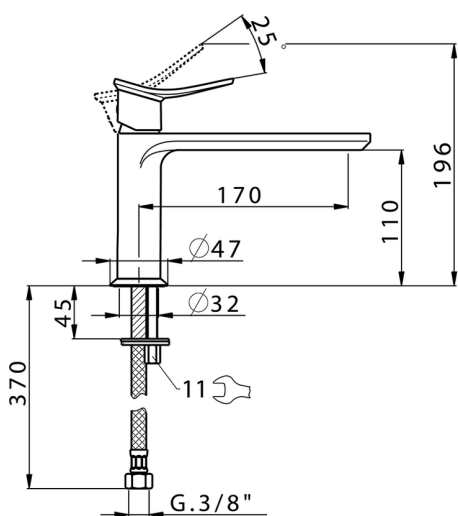

Single lever washbasin mixer HARLOCK_HC001544

MODEL **HC001544**

Single lever washbasin mixer, without automatic pop-up waste, G.3/8" stainless steel flexible hose

AVAILABLE FINISHINGS

-  **21** 21 Chrome
-  **2P** 2P Rose Gold
-  **2Q** 2Q Black Titanium
-  **40** 40 Matt Black
-  **4Q** 4Q Matt White
-  **6T** 6T Chrome/Matt Black

CHARACTERISTICS

Cartridge Spare Parts **ZZ96550000**

25 mm Cartridge

2024-11-24