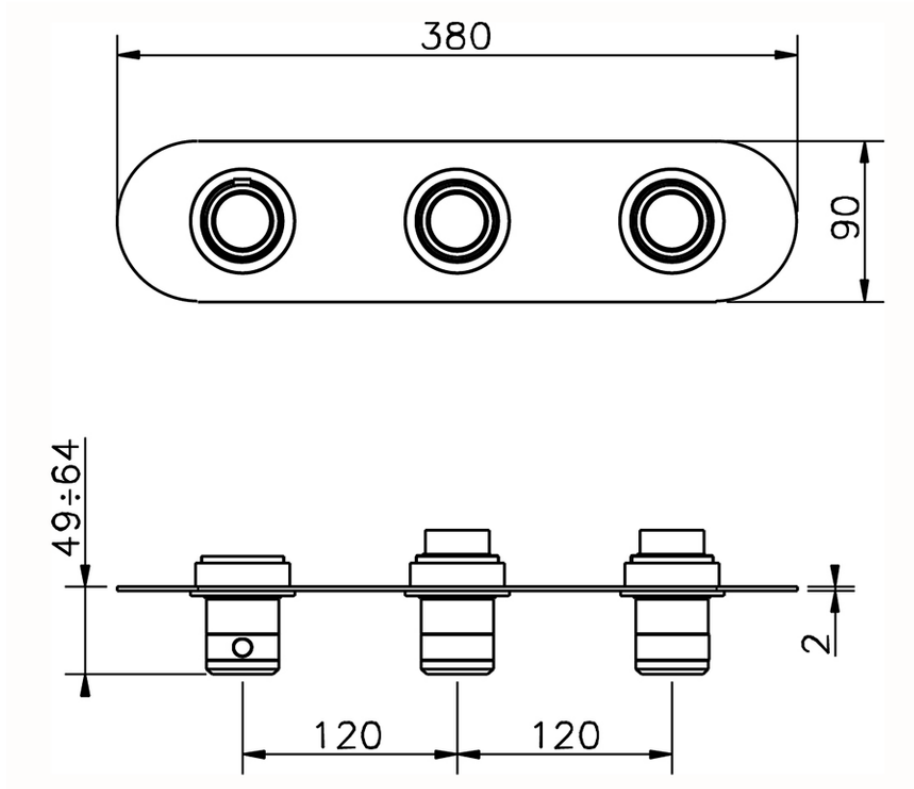

Cover Part for 2 Function Concealed Thermo Valve CHRONOS_CR01R200

CR01R200

<https://en.huberitalia.com/cover-part-for-2-function-concealed-thermo-valve-chronos-cr01r200>

ZB01R200

<https://en.huberitalia.com/2-function-concealed-thermostatic-valve-concealed-zb01r200>