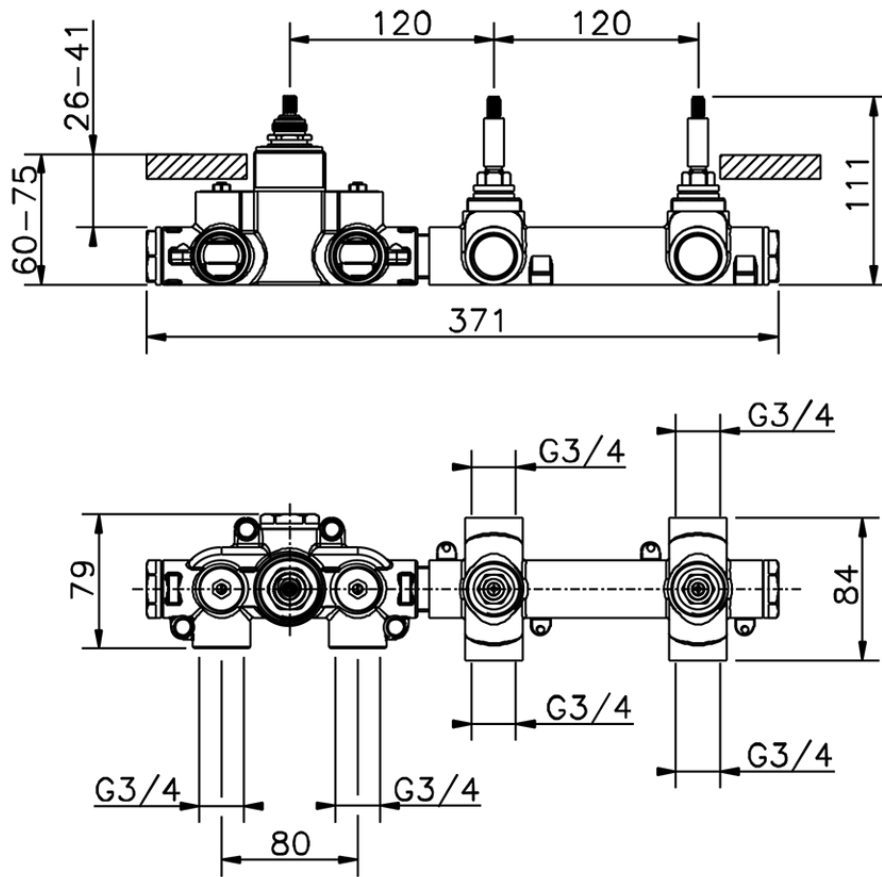

Cover Part for 2 Function Concealed Thermo Valve CHRONOS_CR01R200

CR01R200

<https://en.huberitalia.com/cover-part-for-2-function-concealed-thermo-valve-chronos-cr01r200>

ZB01R200

<https://en.huberitalia.com/2-function-concealed-thermostatic-valve-concealed-zb01r200>