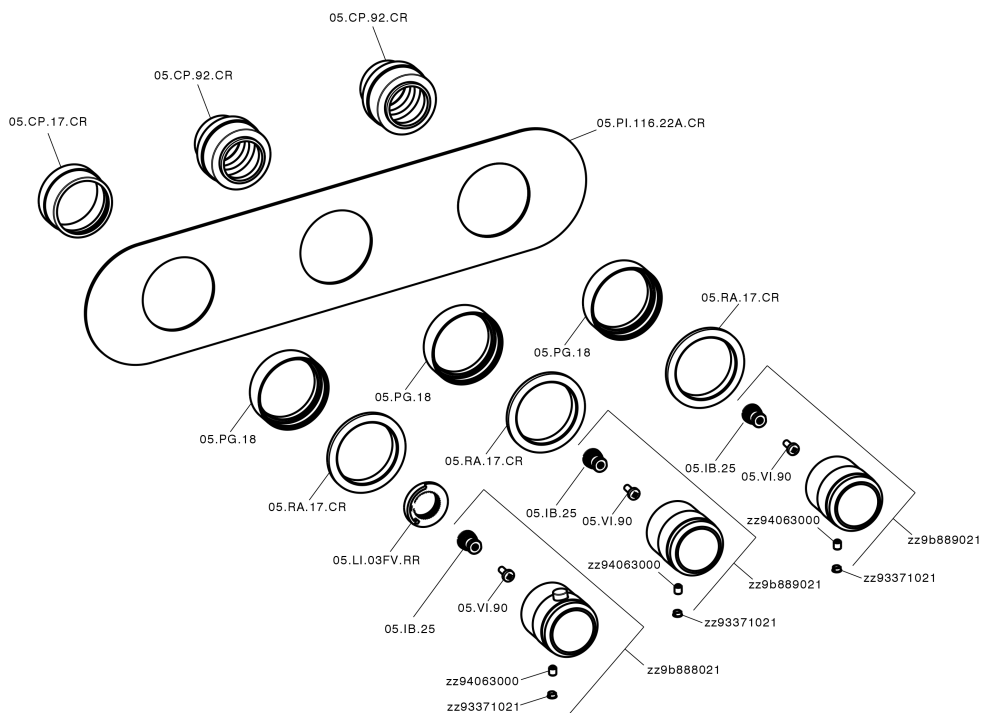

Cover Part for 2 Function Concealed Thermo Valve CHRONOS_CR01R200

CR01R200

<https://en.huberitalia.com/cover-part-for-2-function-concealed-thermo-valve-chronos-cr01r200>

2 Function Concealed Thermostatic Valve CONCEALED_ZB01R200

ZB01R200

<https://en.huberitalia.com/2-function-concealed-thermostatic-valve-concealed-zb01r200>

2024-12-22