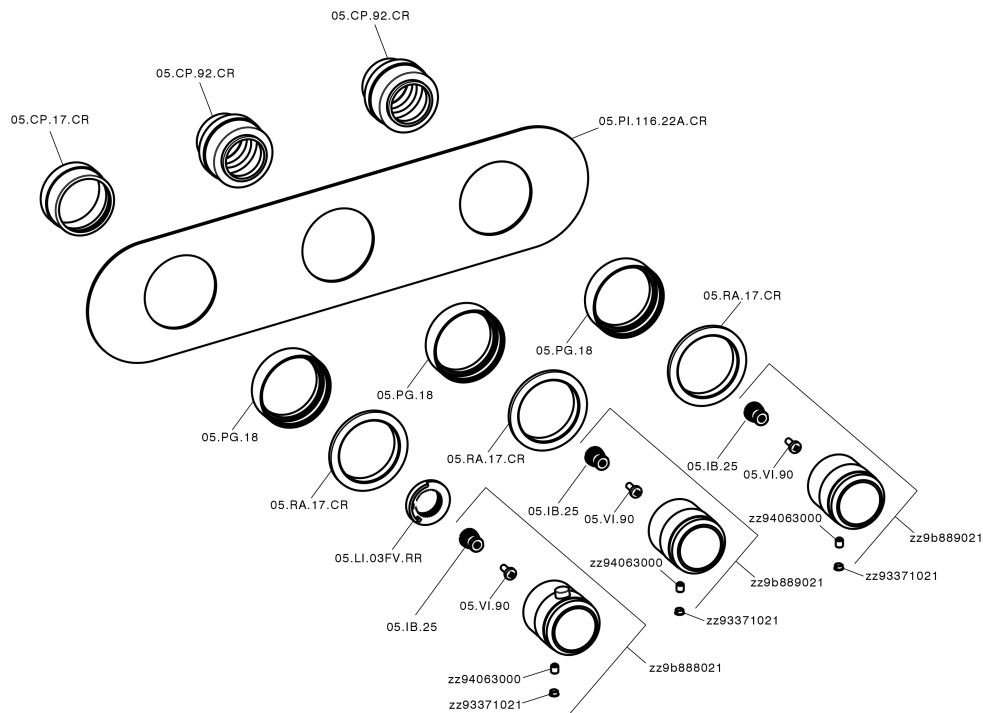

## Cover Part for 2 Function Concealed Thermo Valve CHRONOS\_CR01R200

MODEL **CR01R200**

Cover Part for 2 Function Concealed Thermo Valve, for item ZB01R200

### CHARACTERISTICS

Installation **Concealed**

Required concealed parts **ZB01R200**

## Cover Part for 2 Function Concealed Thermo Valve CHRONOS\_CR01R200

CR01R200

<https://en.huberitalia.com/cover-part-for-2-function-concealed-thermo-valve-chronos-cr01r200>

**2 Function Concealed Thermostatic Valve CONCEALED\_ZB01R200**