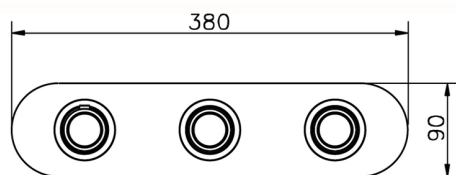

Cover Part for 2 Function Concealed Thermo Valve CHRONOS_CR01R200

MODEL **CR01R200**

Cover Part for 2 Function Concealed Thermo Valve, for item ZB01R200

AVAILABLE FINISHINGS

- **21** 21 Chrome
- **2F** 2F Brushed Nickel
- **2Q** 2Q Black Titanium