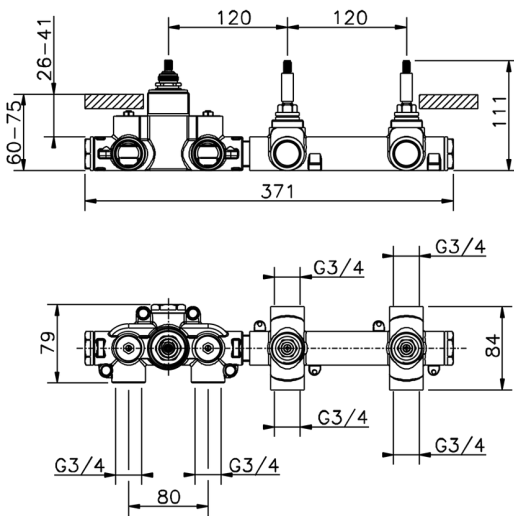

MODEL **ZB01R200**

2 Function Concealed Thermostatic Valve

AVAILABLE FINISHINGS

 **04** 04 Without finishing

CHARACTERISTICS

Installation	<b>Concealed</b>
Cartridge Spare Parts	<b>23.51A.HF</b>
<b>HF Thermostatic Valve</b>	
Concealed	<b>1</b>