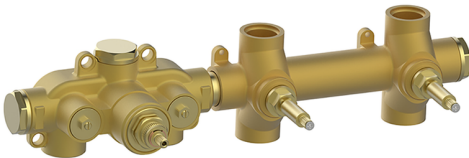

## Cover Part for 2 Function Concealed Thermo Valve CHRONOS\_CR01R200

MODEL **CR01R200**

Cover Part for 2 Function Concealed Thermo Valve, for item ZB01R200

### Thermostatic

The Huber thermostatic is your personal water manager, helping you to handle, control and save water and energy.

## Cover Part for 2 Function Concealed Thermo Valve CHRONOS\_CR01R200

CR01R200

<https://en.huberitalia.com/cover-part-for-2-function-concealed-thermo-valve-chronos-cr01r200>

**2 Function Concealed Thermostatic Valve CONCEALED\_ZB01R200**

MODEL **ZB01R200**

2 Function Concealed Thermostatic Valve

AVAILABLE FINISHINGS

 **04** 04 Without finishing

CHARACTERISTICS

Installation	<b>Concealed</b>
Cartridge Spare Parts	<b>23.51A.HF</b>
<b>HF Thermostatic Valve</b>	
Concealed	<b>1</b>