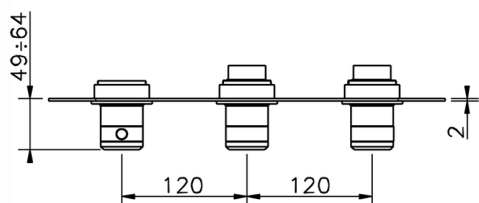

Cover Part for 2 Function Concealed Thermo Valve CHRONOS_CR01R200

MODEL **CR01R200**

Cover Part for 2 Function Concealed Thermo Valve, for item ZB01R200

AVAILABLE FINISHINGS

- **21** 21 Chrome
- **2F** 2F Brushed Nickel
- **2Q** 2Q Black Titanium

CHARACTERISTICS

Installation **Concealed**

Required concealed parts **ZB01R200**

Thermostatic

The Huber thermostatic is your personal water manager, helping you to handle, control and save water and energy.