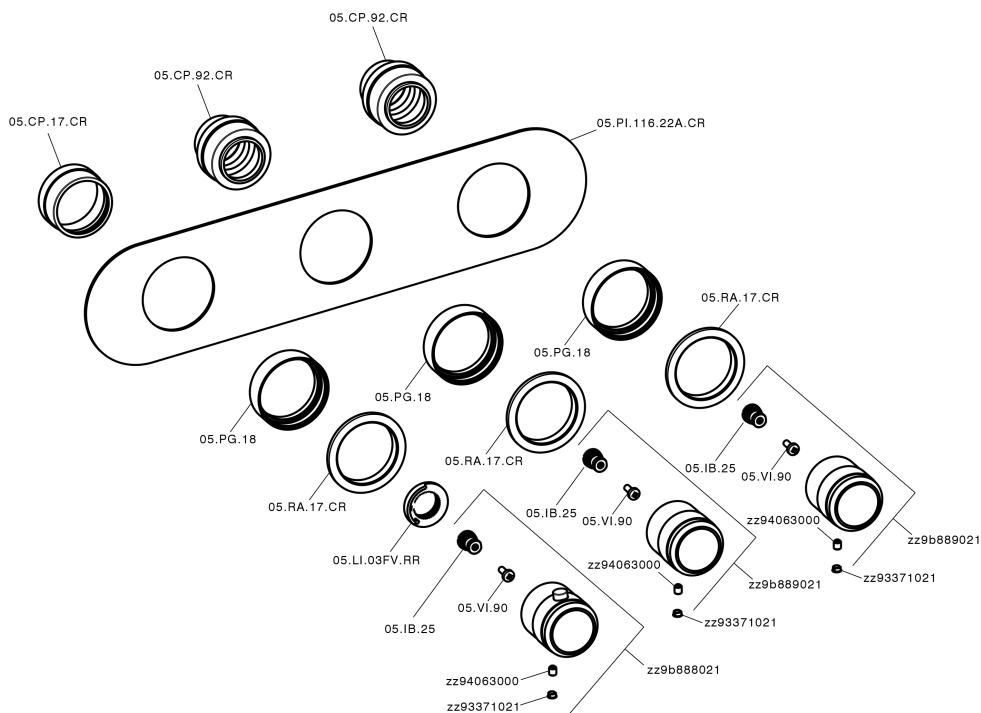

## Cover Part for 2 Function Concealed Thermo Valve CHRONOS\_CR01R200

CR01R200

<https://en.huberitalia.com/cover-part-for-2-function-concealed-thermo-valve-chronos-cr01r200>

## 2 Function Concealed Thermostatic Valve CONCEALED\_ZB01R200

ZB01R200

<https://en.huberitalia.com/2-function-concealed-thermostatic-valve-concealed-zb01r200>

2024-12-22