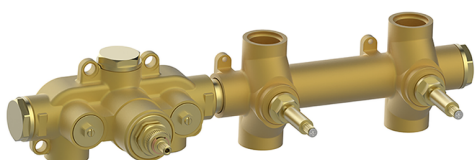

Cover Part for 2 Function Concealed Thermo Valve CHRONOS_CR01R200

MODEL **CR01R200**

Cover Part for 2 Function Concealed Thermo Valve, for item ZB01R200

AVAILABLE FINISHINGS

-  **21** 21 Chrome
-  **2F** 2F Brushed Nickel
-  **2Q** 2Q Black Titanium

CHARACTERISTICS

Installation **Concealed**

Required concealed parts **ZB01R200**

Thermostatic

The Huber thermostatic is your personal water manager, helping you to handle, control and save water and energy.

Cover Part for 2 Function Concealed Thermo Valve CHRONOS_CR01R200

CR01R200

<https://en.huberitalia.com/cover-part-for-2-function-concealed-thermo-valve-chronos-cr01r200>

2 Function Concealed Thermostatic Valve CONCEALED_ZB01R200

MODEL **ZB01R200**

2 Function Concealed Thermostatic Valve

AVAILABLE FINISHINGS

04 04 Without finishing

CHARACTERISTICS

| | |
|------------------------------|------------------|
| Installation | Concealed |
| Cartridge Spare Parts | 23.51A.HF |
| HF Thermostatic Valve | |
| Concealed | 1 |