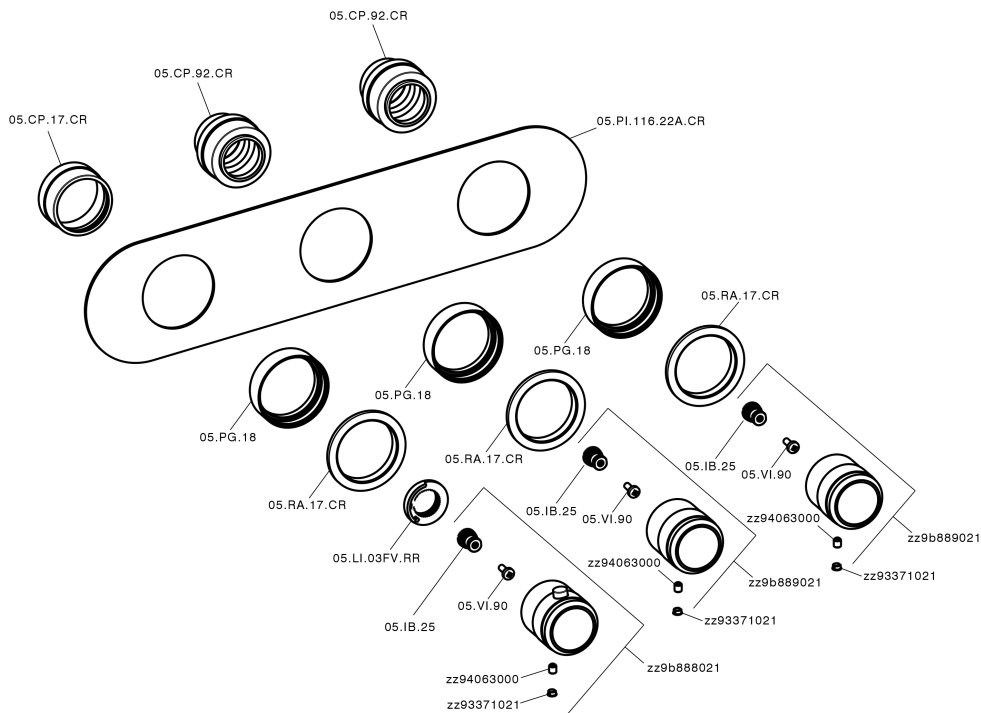

Cover Part for 2 Function Concealed Thermo Valve CHRONOS_CR01R200

MODEL **CR01R200**

Cover Part for 2 Function Concealed Thermo Valve, for item ZB01R200

AVAILABLE FINISHINGS

-  **21** 21 Chrome
-  **2F** 2F Brushed Nickel
-  **2Q** 2Q Black Titanium

CHARACTERISTICS

Installation **Concealed**

Required concealed parts **ZB01R200**

Thermostatic

The Huber thermostatic is your personal water manager, helping you to handle, control and save water and energy.

Cover Part for 2 Function Concealed Thermo Valve CHRONOS_CR01R200

CR01R200

<https://en.huberitalia.com/cover-part-for-2-function-concealed-thermo-valve-chronos-cr01r200>

2 Function Concealed Thermostatic Valve CONCEALED_ZB01R200

MODEL **ZB01R200**

2 Function Concealed Thermostatic Valve

AVAILABLE FINISHINGS

04 04 Without finishing

CHARACTERISTICS

| | |
|------------------------------|------------------|
| Installation | Concealed |
| Cartridge Spare Parts | 23.51A.HF |
| HF Thermostatic Valve | |
| Concealed | 1 |