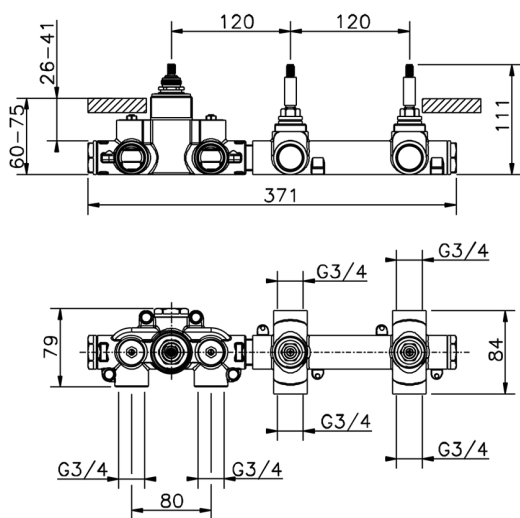

Cover Part for 2 Function Concealed Thermo Valve CHRONOS_CR01R200

MODEL **CR01R200**

Cover Part for 2 Function Concealed Thermo Valve, for item ZB01R200

AVAILABLE FINISHINGS

-  **21** 21 Chrome
-  **2F** 2F Brushed Nickel
-  **2Q** 2Q Black Titanium

MODEL **ZB01R200**

2 Function Concealed Thermostatic Valve

AVAILABLE FINISHINGS

04 04 Without finishing

CHARACTERISTICS

| | |
|------------------------------|------------------|
| Installation | Concealed |
| Cartridge Spare Parts | 23.51A.HF |
| HF Thermostatic Valve | |
| Concealed | 1 |