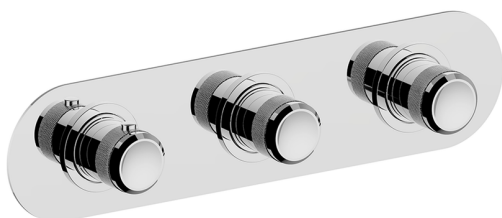

Cover Part for 2 Function Concealed Thermo Valve CHRONOS_CR01R200

MODEL **CR01R200**

Cover Part for 2 Function Concealed Thermo Valve, for item ZB01R200

AVAILABLE FINISHINGS

-  **21** 21 Chrome
-  **2F** 2F Brushed Nickel
-  **2Q** 2Q Black Titanium

CHARACTERISTICS

Installation **Concealed**

Required concealed parts **ZB01R200**

Thermostatic

The Huber thermostatic is your personal water manager, helping you to handle, control and save water and energy.

Cover Part for 2 Function Concealed Thermo Valve CHRONOS_CR01R200

CR01R200

<https://en.huberitalia.com/cover-part-for-2-function-concealed-thermo-valve-chronos-cr01r200>

2 Function Concealed Thermostatic Valve CONCEALED_ZB01R200

MODEL **ZB01R200**

2 Function Concealed Thermostatic Valve

AVAILABLE FINISHINGS

04 04 Without finishing

CHARACTERISTICS

| | |
|------------------------------|------------------|
| Installation | Concealed |
| Cartridge Spare Parts | 23.51A.HF |
| HF Thermostatic Valve | |
| Concealed | 1 |