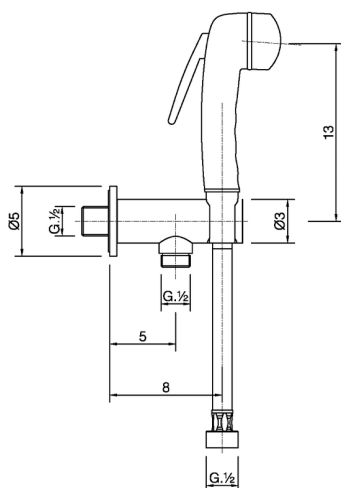

Bidet handshower set COMMUNITY_NM007910

MODEL **NM007910**

Bidet handshower set, wall mounted bracket with safety valve, Bidet handshower, 120 cm PVC flexible hose

AVAILABLE FINISHINGS

CHARACTERISTICS

Bidet handshower