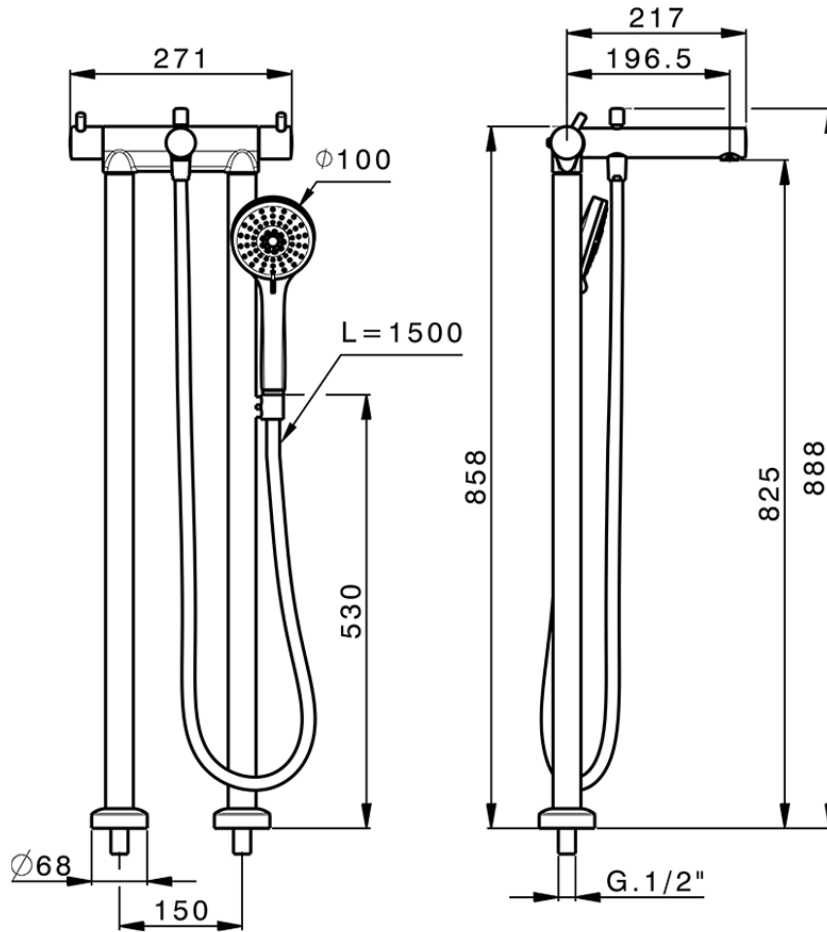

Thermostatic floor-mounted bath mixer NUOVA KIRUNA_K2T39010

K2T39010

<https://en.huberitalia.com/thermostatic-floor-mounted-bath-mixer-nuova-kiruna-k2t39010>

2026-04-10