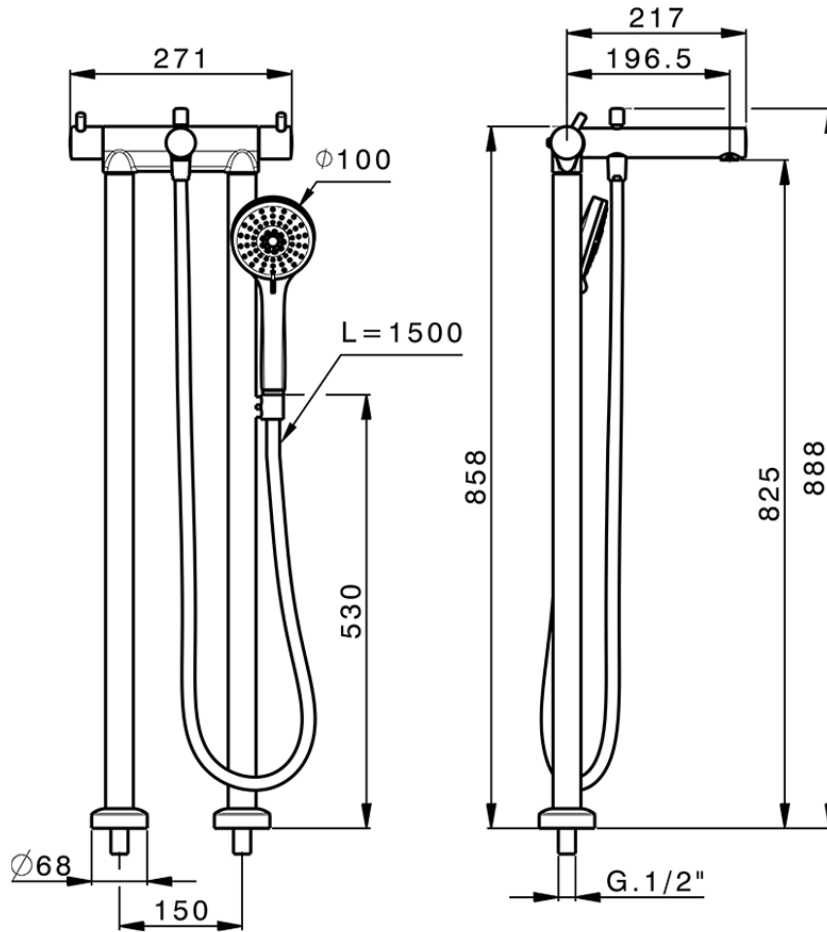

Thermostatic floor-mounted bath mixer NUOVA KIRUNA\_K2T39010

K2T39010

<https://en.huberitalia.com/thermostatic-floor-mounted-bath-mixer-nuova-kiruna-k2t39010>

2026-06-26