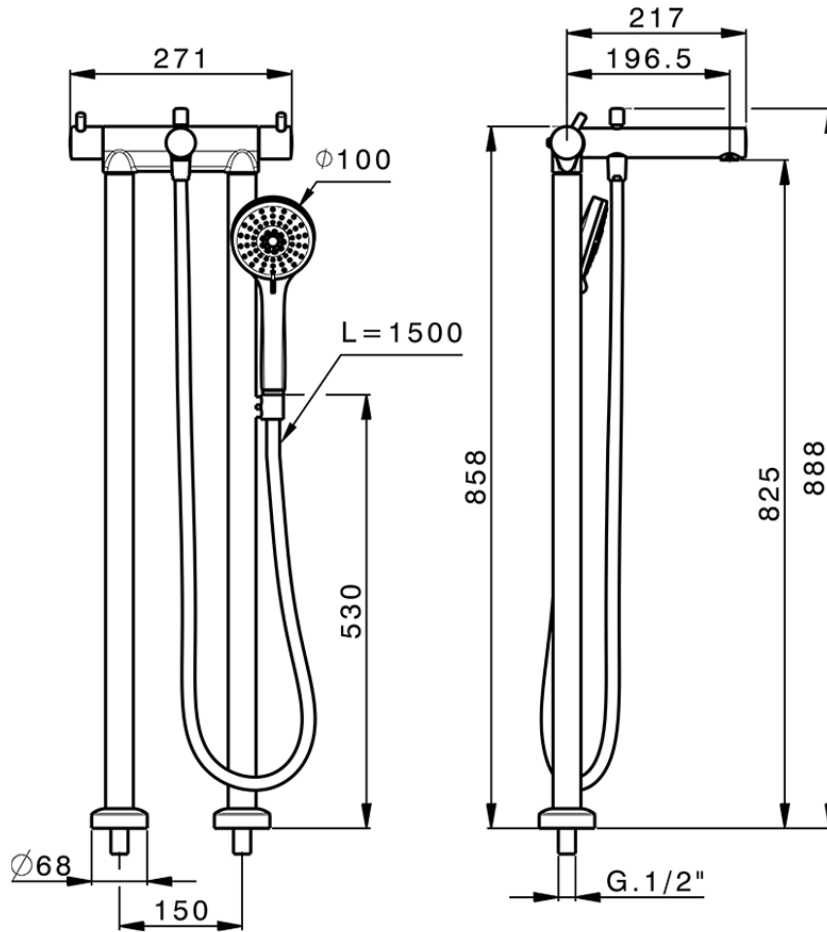

Thermostatic floor-mounted bath mixer NUOVA KIRUNA_K2T39010

K2T39010

<https://en.huberitalia.com/thermostatic-floor-mounted-bath-mixer-nuova-kiruna-k2t39010>

2026-04-08