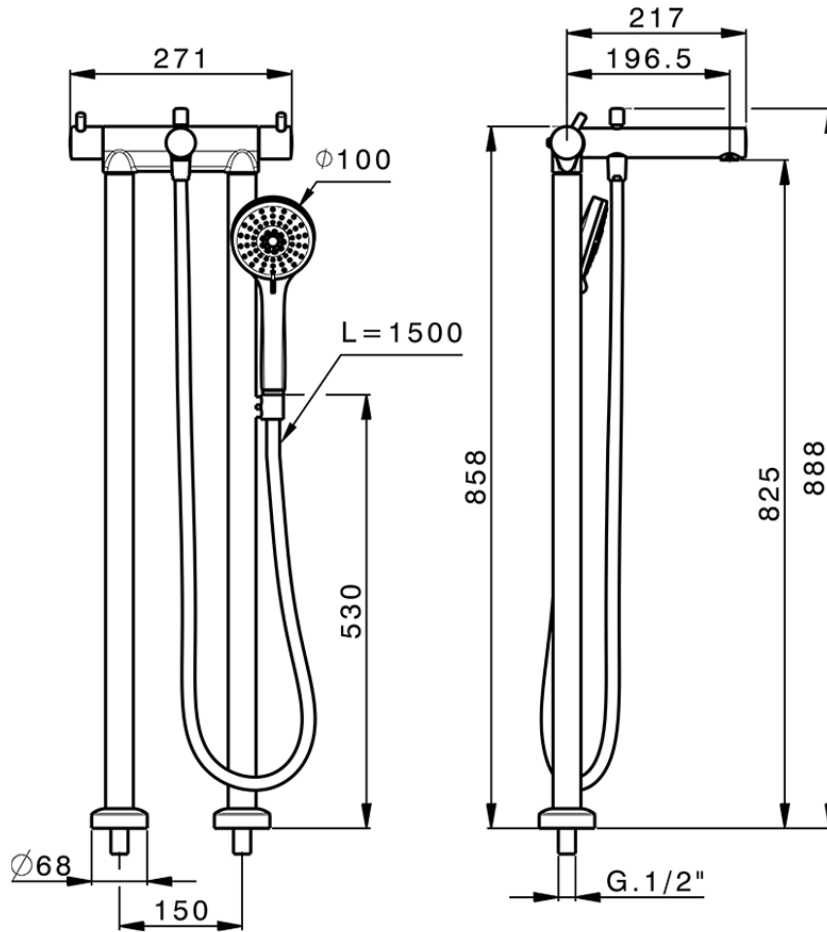

Thermostatic floor-mounted bath mixer NUOVA KIRUNA\_K2T39010

K2T39010

<https://en.huberitalia.com/thermostatic-floor-mounted-bath-mixer-nuova-kiruna-k2t39010>

2026-05-25