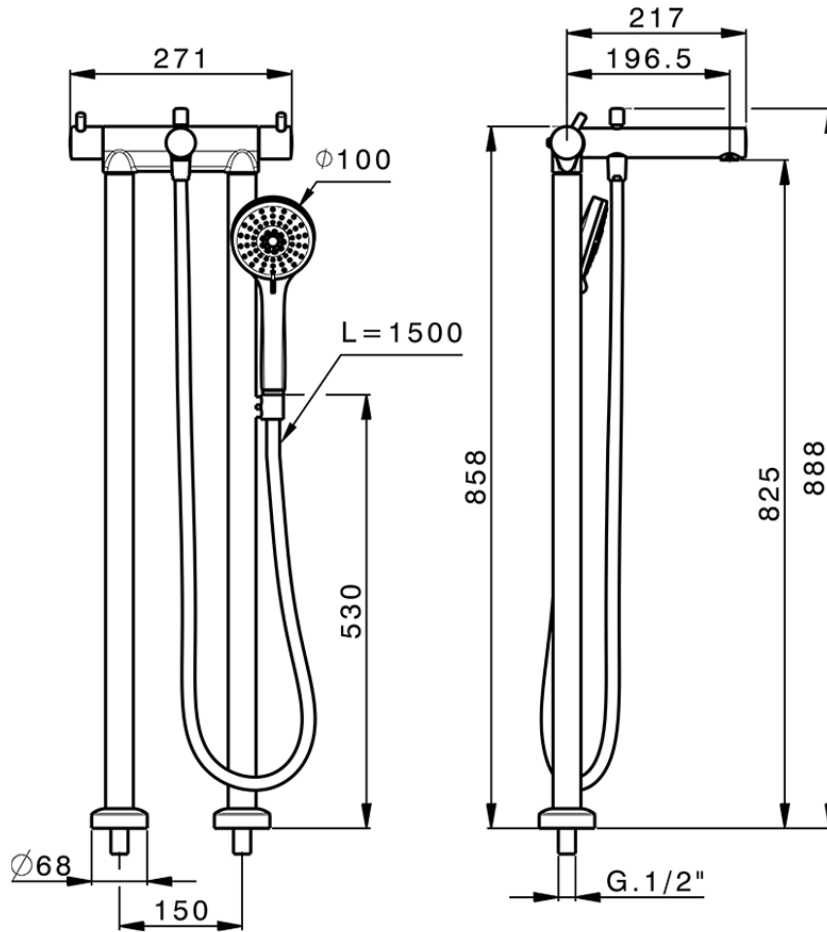

Thermostatic floor-mounted bath mixer NUOVA KIRUNA_K2T39010

K2T39010

<https://en.huberitalia.com/thermostatic-floor-mounted-bath-mixer-nuova-kiruna-k2t39010>

2026-04-30